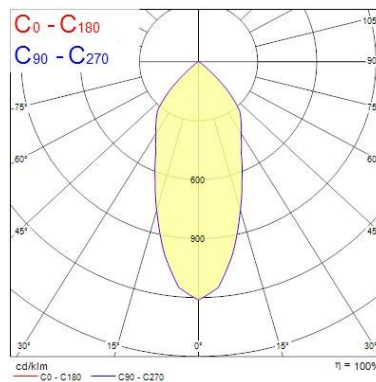

Expospot 90 cardan square

EXPOSPOT 90 DUO HO RA90 4000K MB WHITE
2070101

Max. products per 20A B Breaker 39

Lifetime data

Lifespan L70 B50	100000
Lifespan L80 B20	100000
Lifespan L90 B10	54500

Physical data

Housing colour	White
IP rating	IP20
IK rating	IK02
Nominal Product Length (mm)	307
Nominal Product Width (mm)	163
Nominal Product Height (mm)	104
Cutout Dimensions (W x L in mm or Diameter in mm)	148x292
Weight (kg)	2.1
Recessed Depth (mm)	104

Packaging

Single packaging type	Carton
Product EAN number	5025768701018
Packaging single length / height (cm)	50.0
Packaging single width (cm)	30.0
Packaging single depth (cm)	20.0
DUN14 (outer)	05025768701018
Units per outer package	1
Packaging outer length / height (cm)	50.0
Packaging outer width (cm)	30.0
Packaging outer depth (cm)	20.0

PHOTOMETRY