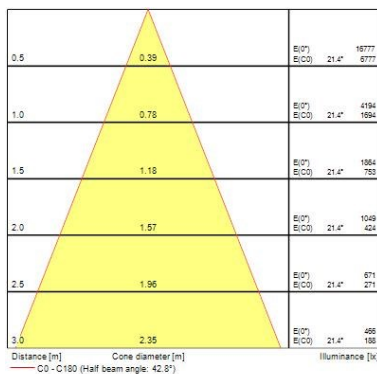

Expospot 90 cardan square

EXPOSPOT 90 DUO HO RA90 4000K MB WHITE
2070101

Max. products per 20A B Breaker 39

Lifetime data

Lifespan L70 B50	100000
Lifespan L80 B20	100000
Lifespan L90 B10	54500

Physical data

Housing colour	White
IP rating	IP20
IK rating	IK02
Nominal Product Length (mm)	307
Nominal Product Width (mm)	163
Nominal Product Height (mm)	104
Cutout Dimensions (W x L in mm or Diameter in mm)	148x292
Weight (kg)	2.1
Recessed Depth (mm)	104

Packaging

Single packaging type	Carton
Product EAN number	5025768701018
Packaging single length / height (cm)	50.0
Packaging single width (cm)	30.0
Packaging single depth (cm)	20.0
DUN14 (outer)	05025768701018
Units per outer package	1
Packaging outer length / height (cm)	50.0
Packaging outer width (cm)	30.0
Packaging outer depth (cm)	20.0

PHOTOMETRY