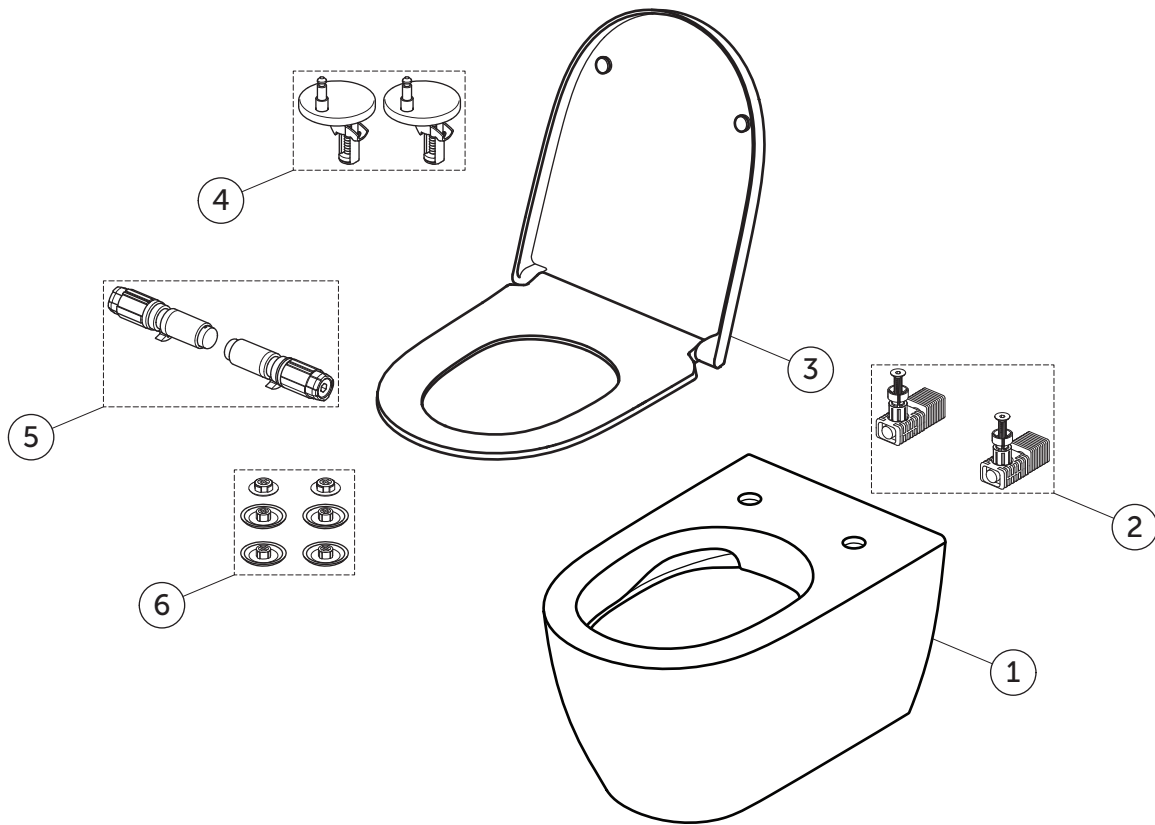

SPARE PARTS

Wall Hung Bowl
HF; VX; S&C; WO; SC

T572501

I.LIFE ○

Item	Description	Spare Code
1	IS I.LIFE ○ WHG BOWL HF VX	T568001
2	SP EASYFIX+ WHG BOWL TOP FIXATION FULL KIT	TR16667
3	IS I.LIFE ○ SEAT&CVR WO SCL WHITE	T572201
4	TOILET SEAT HINGE PACK INTEGRATED TOPFIX	WV04367
5	TOILET SEAT DAMPER 18 MM BS ZP34 WO	WV04467
6	TOILET SEAT BUFFERS 6 PCS BS0713+S0712	EW02467