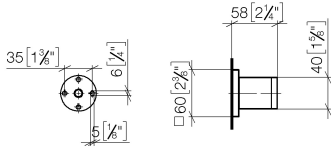

28 050 980 Product version up to 3/2/2021

- rosette 60 x 60 mm

	Platinum	28 050 980-08
	Chrome	28 050 980-00
	Brushed Platinum	28 050 980-06
	Dark Chrome	28 050 980-19
	Brushed Light Gold (PVD)	28 050 980-27
	Brushed Durabrass (23kt Gold)	28 050 980-28
	Matte Black	28 050 980-33
	Brushed Gold (PVD)	28 050 980-37
	Brushed Dark Brass (PVD)	28 050 980-39
	Brushed Bronze (PVD)	28 050 980-42
	Brushed Dark Bronze (PVD)	28 050 980-43
	Brushed Champagne (22kt Gold)	28 050 980-46
	Champagne (22kt Gold)	28 050 980-47
	Brushed Chrome	28 050 980-93
	Brushed Dark Platinum	28 050 980-99

28 050 980 Product version up to 3/2/2021

mm [inches]

28 050 980 Product version up to 3/2/2021

Parts for other finishes can be found here: [Chrome](#)

Spare parts list

No.	Item Number	Name	Quantity used	Delivery time
2	09 30 11 041 90	Holder Ø 45 x 25 mm -	1.00	14
4	09 30 30 054 90	Mounting Cylinder head screw with hexagon socket with low profile M4 x 10 mm -	1.00	14
6	09 18 40 078 90	Holder for hand shower Receptacle Ø 27,5 x 40,5 mm -	1.00	14
5	09 27 98 002-08	Rosette for spray holder 60 x 60 x 9 x Ø 14,8 mm - Platinum	1.00	54
3	09 31 11 026 90	Grooved pin Ø 5 x12 mm -	1.00	14
8	90 31 11 112 00 90	Mounting Threaded pin M5 x 6 mm -	1.00	14
7	09 17 20 044-08	Wall bracket Elemental SPA Symetrics - Platinum	1.00	54
1	05 30 31 025 00 90	Mounting Bolt Round head 4,5 x 60 mm -	1.00	14