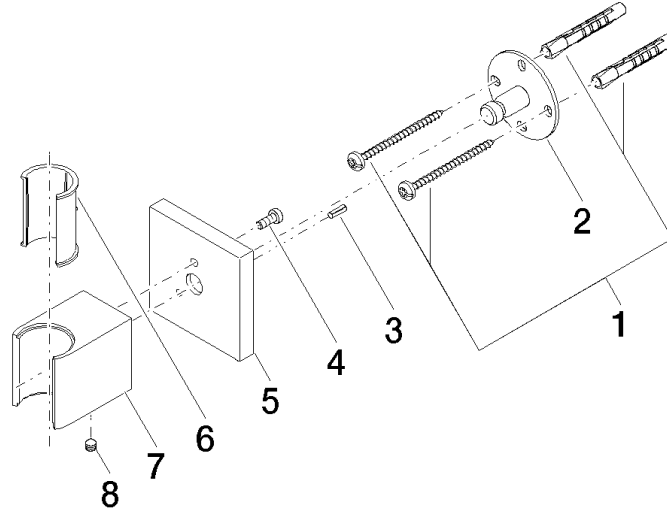

28 050 980 Product version up to 3/2/2021

- rosette 60 x 60 mm

	Platinum	28 050 980-08
	Chrome	28 050 980-00
	Brushed Platinum	28 050 980-06
	Dark Chrome	28 050 980-19
	Brushed Light Gold (PVD)	28 050 980-27
	Brushed Durabrass (23kt Gold)	28 050 980-28
	Matte Black	28 050 980-33
	Brushed Gold (PVD)	28 050 980-37
	Brushed Dark Brass (PVD)	28 050 980-39
	Brushed Bronze (PVD)	28 050 980-42
	Brushed Dark Bronze (PVD)	28 050 980-43
	Brushed Champagne (22kt Gold)	28 050 980-46
	Champagne (22kt Gold)	28 050 980-47
	Brushed Chrome	28 050 980-93
	Brushed Dark Platinum	28 050 980-99

28 050 980 Product version up to 3/2/2021

mm [inches]

28 050 980 Product version up to 3/2/2021

Parts for other finishes can be found here: [Chrome](#)

Spare parts list

No.	Item Number	Name	Quantity used	Delivery time
2	09 30 11 041 90	Holder Ø 45 x 25 mm -	1.00	14
4	09 30 30 054 90	Mounting Cylinder head screw with hexagon socket with low profile M4 x 10 mm -	1.00	14
6	09 18 40 078 90	Holder for hand shower Receptacle Ø 27,5 x 40,5 mm -	1.00	14
5	09 27 98 002-08	Rosette for spray holder 60 x 60 x 9 x Ø 14,8 mm - Platinum	1.00	54
3	09 31 11 026 90	Grooved pin Ø 5 x12 mm -	1.00	14
8	90 31 11 112 00 90	Mounting Threaded pin M5 x 6 mm -	1.00	14
7	09 17 20 044-08	Wall bracket Elemental SPA Symetrics - Platinum	1.00	54
1	05 30 31 025 00 90	Mounting Bolt Round head 4,5 x 60 mm -	1.00	14