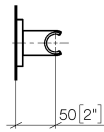

28 050 980 Product version up to 3/2/2021

- rosette 60 x 60 mm

	Platinum	28 050 980-08
	Chrome	28 050 980-00
	Brushed Platinum	28 050 980-06
	Dark Chrome	28 050 980-19
	Brushed Light Gold (PVD)	28 050 980-27
	Brushed Durabrass (23kt Gold)	28 050 980-28
	Matte Black	28 050 980-33
	Brushed Gold (PVD)	28 050 980-37
	Brushed Dark Brass (PVD)	28 050 980-39
	Brushed Bronze (PVD)	28 050 980-42
	Brushed Dark Bronze (PVD)	28 050 980-43
	Brushed Champagne (22kt Gold)	28 050 980-46
	Champagne (22kt Gold)	28 050 980-47
	Brushed Chrome	28 050 980-93
	Brushed Dark Platinum	28 050 980-99

28 050 980 Product version up to 3/2/2021

mm [inches]

28 050 980 Product version up to 3/2/2021

Parts for other finishes can be found here: [Chrome](#)

Spare parts list

No.	Item Number	Name	Quantity used	Delivery time
2	09 30 11 041 90	Holder Ø 45 x 25 mm -	1.00	14
4	09 30 30 054 90	Mounting Cylinder head screw with hexagon socket with low profile M4 x 10 mm -	1.00	14
6	09 18 40 078 90	Holder for hand shower Receptacle Ø 27,5 x 40,5 mm -	1.00	14
5	09 27 98 002-08	Rosette for spray holder 60 x 60 x 9 x Ø 14,8 mm - Platinum	1.00	54
3	09 31 11 026 90	Grooved pin Ø 5 x12 mm -	1.00	14
8	90 31 11 112 00 90	Mounting Threaded pin M5 x 6 mm -	1.00	14
7	09 17 20 044-08	Wall bracket Elemental SPA Symetrics - Platinum	1.00	54
1	05 30 31 025 00 90	Mounting Bolt Round head 4,5 x 60 mm -	1.00	14