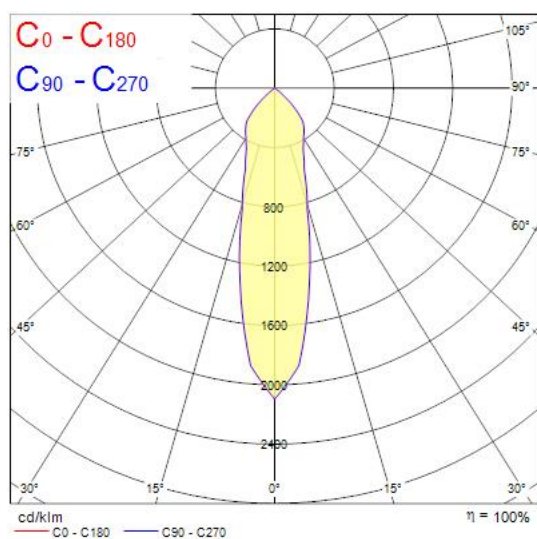

Concord

EXPOSPOT 90 DUO HO RA90 4000K NB WHITE 2070100

Control gear mounting	Remote
Housing colour	White
IP rating	IP20
IK rating	IK02
Product EAN number	5025768701001
Warranty	5 years

Photometry