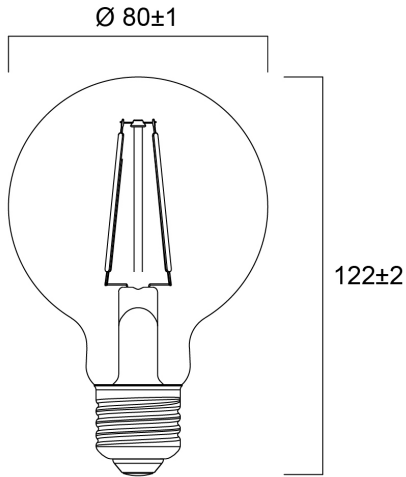

Product Overview

Product name	ToLEDo RT G80 V5 CL 640LM 827 E27 SL
Technology	LED
Watt (Rated) (W)	6
Cap/Base	E27
Fixture rating	Open
E-number FI	4740961
Colour temperature (K)	2700
CRI (Ra)	80
Colour Variation Initial (SDCM)	6
Photobiological Risk Group	RG1
Wattage (W)	6
Product EAN number	5410288295442
Warranty	3 years

Technical drawings

Data table

GENERAL DATA

Product name	ToLEDo RT G80 V5 CL 640LM 827 E27 SL
Technology	LED
Watt (Rated) (W)	6
Cap/Base	E27
Fixture rating	Open
Operating temperature range (°C)	-20°C...+40°C
Performance ambient temperature Tq (°C)	25
E-number FI	4740961
Warranty	3 years

LIFETIME DATA

Lifespan L70 B50	15000
Average life (Rated) (h)	15000

PHYSICAL DATA

Nominal Product Length (mm)	122
Nominal Product Diameter (mm)	80
Weight (kg)	0.038

PACKAGING

Single packaging type	Carton
Product EAN number	5410288295442
Packaging single width (cm)	8.5
Packaging single depth (cm)	13.5
DUN14 (outer)	15410288295449

SYLVANIA

ToLEDo RT G80 V5 CL 640LM 827 E27 SL
0029544

Packaging outer length / height (cm) 26.9

SAFETY DATA

Optimal operating condition (°C)	-20-40
Breakage cleaning instructions	Not applicable
Special purpose lamp	No
Dry applications use only	No
Suitable for household illumination	No
Safety message	Not Suitable for totally enclosed fixtures