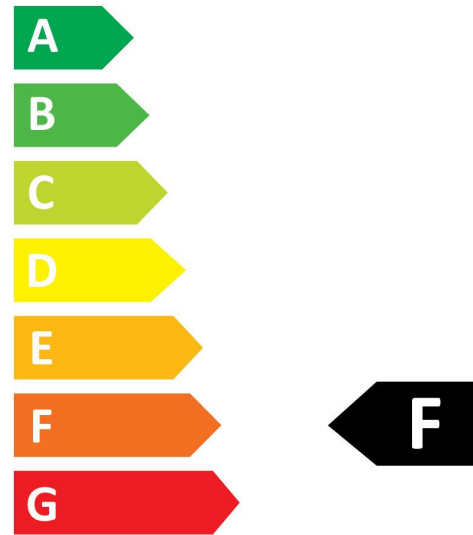

ELECTRICAL DATA

Wattage (W)	6
Equivalent watt (W)	50
Primary Supply/Product voltage - min (V)	220
Control gear required	No
Inrush Current (A)	0.12
Inrush Duration (μ s)	73
Lamp Energy Label (class)	F
Nominal Frequency (Hz)	50/60Hz

Energy label

0029544

6 kWh/1000h

0029544

6 kWh/1000h

Light your world