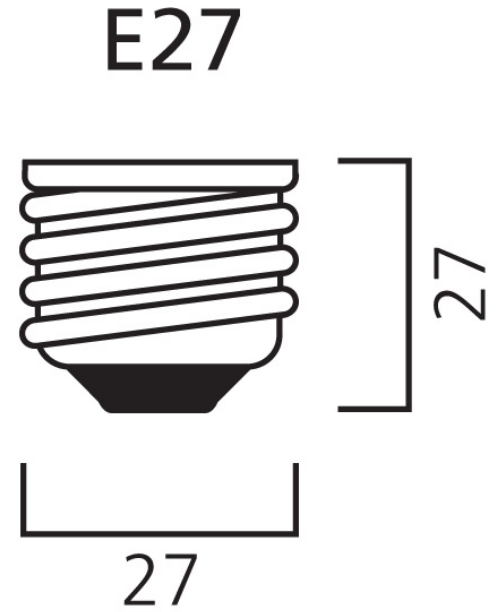

Product Overview

Product name	ToLEDo RT G80 V5 CL 640LM 827 E27 SL
Technology	LED
Watt (Rated) (W)	6
Cap/Base	E27
Fixture rating	Open
E-number FI	4740961
Colour temperature (K)	2700
CRI (Ra)	80
Colour Variation Initial (SDCM)	6
Photobiological Risk Group	RG1
Wattage (W)	6
Product EAN number	5410288295442
Warranty	3 years

Technical drawings

Data table

GENERAL DATA

Product name	ToLEDo RT G80 V5 CL 640LM 827 E27 SL
Technology	LED
Watt (Rated) (W)	6
Cap/Base	E27
Fixture rating	Open
Operating temperature range (°C)	-20°C...+40°C
Performance ambient temperature Tq (°C)	25
E-number FI	4740961
Warranty	3 years

SYLVANIA

ToLEDo RT G80 V5 CL 640LM 827 E27 SL
0029544

Packaging outer length / height (cm) 26.9

SAFETY DATA

Optimal operating condition (°C)	-20-40
Breakage cleaning instructions	Not applicable
Special purpose lamp	No
Dry applications use only	No
Suitable for household illumination	No
Safety message	Not Suitable for totally enclosed fixtures