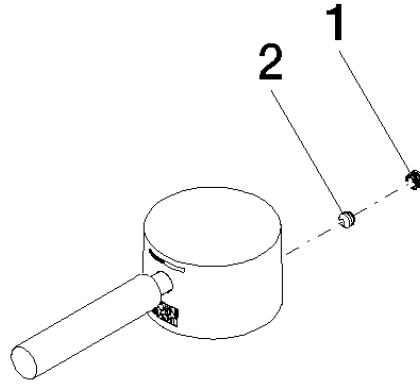

Lever - Matte Black

SPARE PARTS

90 20 66 029 00 Product version from 4/1/2025

	Matte Black	90 20 66 029 00-33
	Chrome	90 20 66 029 00-00
	Brushed Platinum	90 20 66 029 00-06
	Dark Chrome	90 20 66 029 00-19
	Light Gold (PVD)	90 20 66 029 00-26
	Brushed Light Gold (PVD)	90 20 66 029 00-27
	Brushed Dark Brass (PVD)	90 20 66 029 00-39
	Brushed Bronze (PVD)	90 20 66 029 00-42
	Brushed Champagne (22kt Gold)	90 20 66 029 00-46
	Champagne (22kt Gold)	90 20 66 029 00-47
	Brushed Chrome	90 20 66 029 00-93
	Brushed Dark Platinum	90 20 66 029 00-99

Lever - Matte Black

SPARE PARTS

90 20 66 029 00 Product version from 4/1/2025

Lever - Matte Black

SPARE PARTS

90 20 66 029 00 Product version from 4/1/2025

90 20 66 029 00 Product version from 4/1/2025

Parts for other finishes can be found here: [Chrome](#)

Spare parts list

No.	Item Number	Name	Quantity used	Delivery time
1	90 31 20 109 00 90	Plug -	1.00	14
2	90 31 11 063 00 90	Mounting Threaded pin with hexagon socket with cup point M5 x 4 mm -	1.00	14