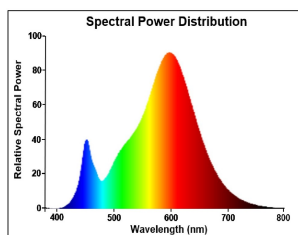

PHOTOMETRY