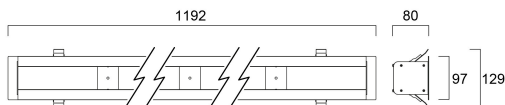

# Otao Linear Inbouwkader Zwart

Artikelnummer 0040829

**SYLVANIA**

**PRO**

Recessed mounting frame accessory with trim, made of aluminium, dimensions: 97x1192mm, ceiling cut-out dimensions: 83x1165mm. Finishing colour RAL9011 (black).

### Afmetingen (mm)