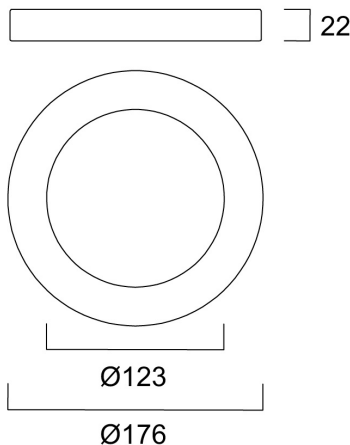

BLACK BEZEL 176

Item No: 0053156

SYLVANIA

START

CE UK
CA CA

Matt Black bezel as an optional accessory for START Downlight 5in1 . Can be attached to the product in a few seconds with the help of the twist and lock mechanism

Technical Assets

Dimensions (mm)

Photometrics

General data

Product name	BLACK BEZEL 176
Technology	LED
Type of accessory	Front ring
General application	Residential & Consumer
ETIM Class	EC002557
E-number FI	4278440
Warranty	3 years

Physical data

Nominal Product Height (mm)	22
Nominal Product Diameter (mm)	176
Weight (kg)	0.118

BLACK BEZEL 176

Item No: 0053156

Packaging

Product EAN number	5410288531564
Packaging single length / height (cm)	18.1
Packaging single width (cm)	2.7
Packaging single depth (cm)	18.1
DUN14 (inner)	15410288531561
Units per outer package	40
Packaging outer length / height (cm)	37.7
Packaging outer width (cm)	29.3
Packaging outer depth (cm)	38.8