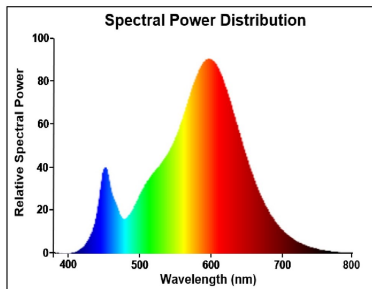

ToLEDo Retro G80

ToLEDo RT G80 V5 CL 640LM 827 E27 SL

0029544

DUN14 (outer)	15410288295449
Units per outer package	6
Packaging outer length / height (cm)	26.9
Packaging outer width (cm)	18.1
Packaging outer depth (cm)	14.5

Safety data

Optimal operating condition (°C)	-20-40
Breakage cleaning instructions	Not applicable
Special purpose lamp	No
Dry applications use only	Yes
Suitable for household illumination	Yes
Safety message	Not Suitable for totally enclosed fixtures

PHOTOMETRY