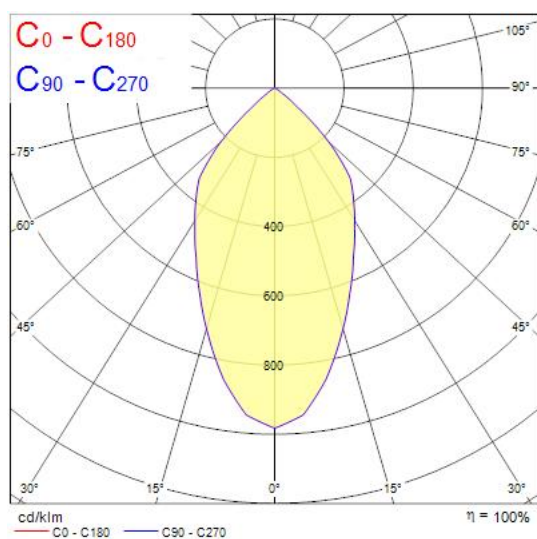

Concord

EXPOSPOT 90 DUO HO RA90 3000K WB WHITE 2070098

Control gear mounting	Remote
Housing colour	White
IP rating	IP20
IK rating	IK02
Product EAN number	5025768700981
Warranty	5 years

Photometry