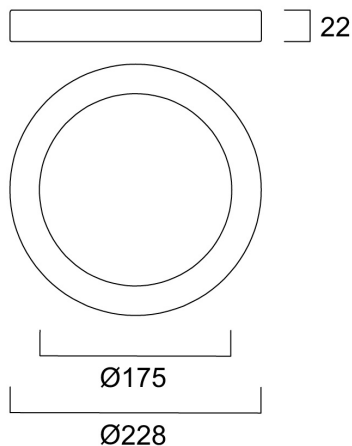

BLACK BEZEL 228

Item No: 0053157

SYLVANIA

START

**CE UK
CA**

Matt Black bezel as an optional accessory for START Downlight 5in1 . Can be attached to the product in a few seconds with the help of the twist and lock mechanism

Technical Assets

Dimensions (mm)

Photometrics

General data

Product name	BLACK BEZEL 228
Technology	LED
Type of accessory	Front ring
General application	Residential & Consumer
ETIM Class	EC002557
E-number FI	4278441
Warranty	3 years

Physical data

Nominal Product Height (mm)	22
Nominal Product Diameter (mm)	228
Weight (kg)	0.152

BLACK BEZEL 228

Item No: 0053157

Packaging

Product EAN number	5410288531571
Packaging single length / height (cm)	23.3
Packaging single width (cm)	2.7
Packaging single depth (cm)	23.3
DUN14 (inner)	15410288531578
Units per outer package	32
Packaging outer length / height (cm)	48.1
Packaging outer width (cm)	23.7
Packaging outer depth (cm)	49.2