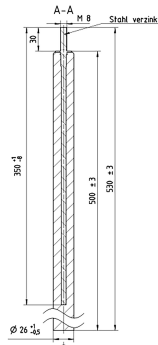

PRODUCT DATASHEET

Type: ET-AQUA-WHP-CA
Art. Nr.: 44867

9120105415125

Short description

Sacrificial anode cathodic protection for AQUA WHP

Product Description

Sacrificial anode to prevent corrosion of the storage tank for the WHP domestic hot water heat pump