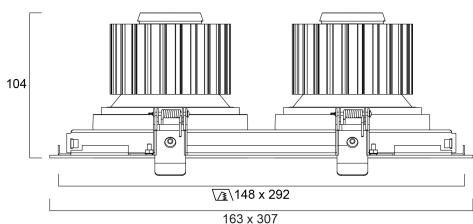

### Features

- Integrated LED double gimbal accent downlight, duo head, ideal for retail and display applications, die-cast aluminium body, passive cooling, beam angle: 56°, optics: aluminium reflector and lens combination, colour temperature: 3000K warm white, total system power: 73W, total fixture output: 2x3293lm, 90lm/W, LOR: 100%, colour rendering: Ra 90 typical, LED Chromacity: 3 step MacAdam ellipse, IR/UV free light source without heat radiation, operating voltage: 220-240V / 50-60Hz, electronic driver, non-dimmable, electrical protection: CLASS II, ingress protection rating: IP20, suitable for internal environment only, ceiling cut-out: 148x292mm, dimensions: 163x307x104mm, weight: 2.1kg.

### Photometry

### Technical drawings