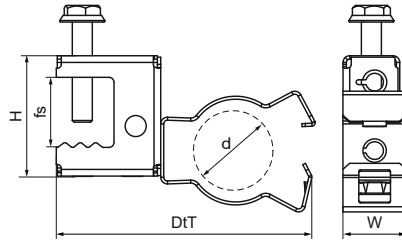

Walraven Britclips® SB ICCS

(J1520)

for flange

Features & benefits

- suitable for pipe or cable fixing horizontal, vertical or crossed with respect to the flange
- conduit clip swivels 360°
- conduit clip with jaw locking (use pliers to lock)
- material: spring steel (type CS70)
- surface treatment: Delta-Tone 9000 (480 hours)

Product Number	Total Height	Total Width	Total Depth	Approvals
Reference Letter	H	W	DtT	
Unit description	mm	mm	mm	
53122617	44	78	19	ITB (KOT)