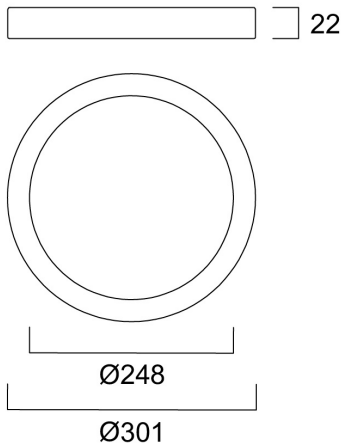

# BLACK BEZEL 301

Item No: 0053158

**SYLVANIA**

**START**

**CE UK  
CA**

Matt Black bezel as an optional accessory for START Downlight 5in1 . Can be attached to the product in a few seconds with the help of the twist and lock mechanism

### Dimensions (mm)

### Physical data

|                               |      |
|-------------------------------|------|
| Nominal Product Height (mm)   | 22   |
| Nominal Product Diameter (mm) | 301  |
| Weight (kg)                   | 0.22 |

## Packaging

|                                       |                |
|---------------------------------------|----------------|
| Product EAN number                    | 5410288531588  |
| Packaging single length / height (cm) | 30.6           |
| Packaging single width (cm)           | 2.7            |
| Packaging single depth (cm)           | 30.6           |
| DUN14 (inner)                         | 15410288531585 |
| Units per outer package               | 16             |
| Packaging outer length / height (cm)  | 46.1           |
| Packaging outer width (cm)            | 32.0           |
| Packaging outer depth (cm)            | 33.1           |