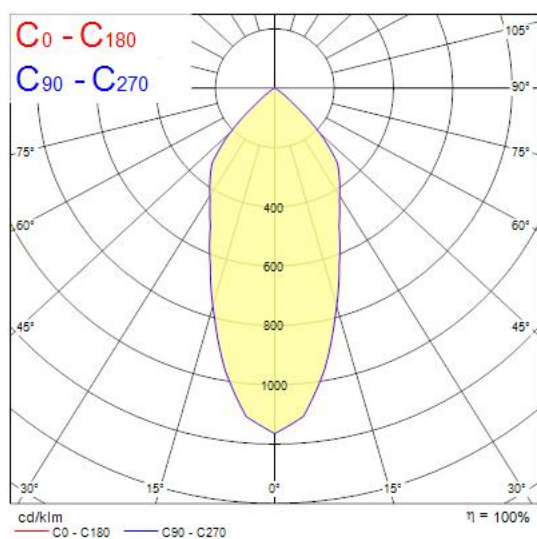

Concord

EXPOSPOT 90 DUO HO RA90 3000K MB WHITE 2070097

Control gear mounting	Remote
Housing colour	White
IP rating	IP20
IK rating	IK02
Product EAN number	5025768700974
Warranty	5 years

Photometry