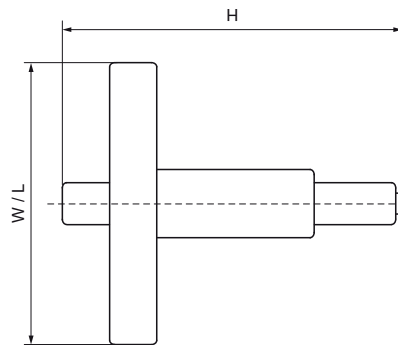

Walraven Setting Tool for Shouldered Masonry Nail

(01510)

for floor clamps

Features & benefits

- setting tool for hammer in Walraven Shouldered Masonry Nails
- large protective grip made of impact-resistant special plastic.
- material: steel, plastic (handle)

Product Number	Total Height	Total Width	Total Length
Reference Letter	H	W	L
Unit description	mm	mm	mm
6900000	170	86	86