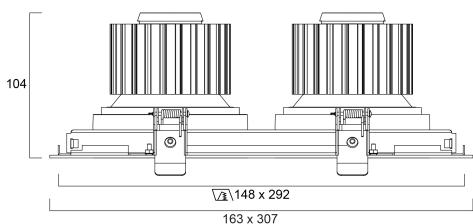

Technical drawings

Data table

GENERAL DATA