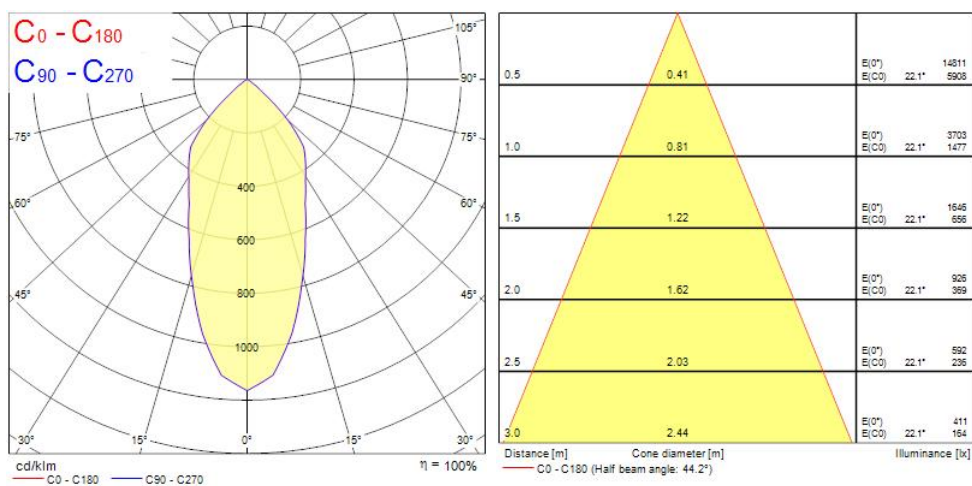

Concord

EXPOSPOT 90 DUO HO RA90 3000K MB WHITE 2070097

Control gear mounting	Remote
Housing colour	White
IP rating	IP20
IK rating	IK02
Product EAN number	5025768700974
Warranty	5 years

Photometry