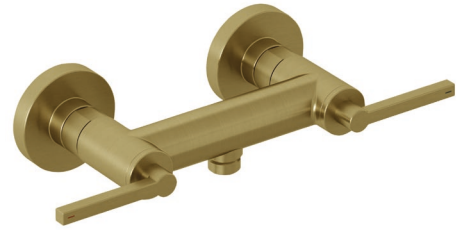

## Technische Daten/ Technical Data

KLUDI NOVA FONTE

shower mixer

DN 15

Style: Puristic

Ref.: 20710N015

Finishes:

NO Brushed Gold (18) PVD

Product description

Manufacturer KLUDI GmbH & Co. KG

Typ: KLUDI NOVA FONTE

shower mixer

Ref.: 20710N015

shower mixer

2-handle mixer

wall mounted

wing handle, metal

protected against back flow

shower outlet G1/2

ceramic headparts 90° (right/left)

flow rate at 3 bar 21 l/min.

S-unions G1/2 x G3/4

Produktabbildung/ Product picture

Maßzeichnung/ Dimensional drawing