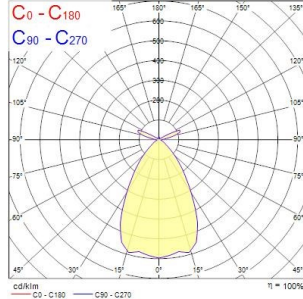

Equinox EQUINOX 165 2300 930 DALI 2059948

PRODUCT OVERVIEW

Product name	EQUINOX 165 2300 930 DALI
Technology	LED
Cap/Base	N/A
Housing	Aluminium
Mount	Ceiling recessed mounting
Warranty	5 years
Fixture luminous flux (lm)	2300
Luminaire efficacy (lm/W)	115
Colour temperature (K)	3000
Light colour	Warm White
CRI (Ra)	90
Colour Variation Initial (SDCM)	SDCM3
Colour Consistency (SDCM)	3
Glare control	< 19
Photobiological Risk Group	RG1
Total power consumption (W)	20
Electrical protection	Class II
Control gear type	LED driver constant current
Control gear mounting	Remote
Housing colour	RAL 9016 - Traffic white / Bezel
IP rating	IP20
IK rating	IK02
Product EAN number	5025768599486

PHOTOMETRY

Equinox EQUINOX 165 2300 930 DALI 2059948

TECHNICAL DRAWINGS