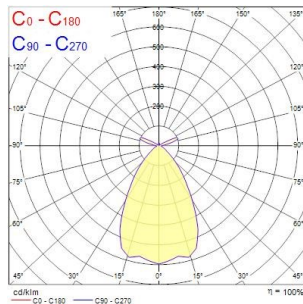

Equinox EQUINOX 165 2300 930 DALI 2059948

PRODUCT OVERVIEW

Product name	EQUINOX 165 2300 930 DALI
Technology	LED
Cap/Base	N/A
Housing	Aluminium
Mount	Ceiling recessed mounting
Warranty	5 years
Fixture luminous flux (lm)	2300
Luminaire efficacy (lm/W)	115
Colour temperature (K)	3000
Light colour	Warm White
CRI (Ra)	90
Colour Variation Initial (SDCM)	SDCM3
Colour Consistency (SDCM)	3
Glare control	< 19
Photobiological Risk Group	RG1
Total power consumption (W)	20
Electrical protection	Class II
Control gear type	LED driver constant current
Control gear mounting	Remote
Housing colour	RAL 9016 - Traffic white / Bezel
IP rating	IP20
IK rating	IK02
Product EAN number	5025768599486

PHOTOMETRY

Equinox EQUINOX 165 2300 930 DALI 2059948

TECHNICAL DRAWINGS