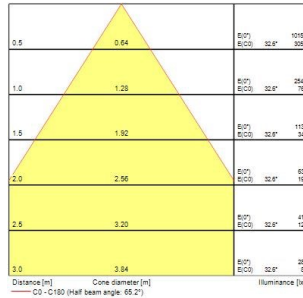

Equinox EQUINOX 165 2300 930 DALI 2059948