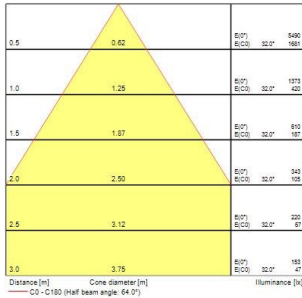

Equinox EQUINOX 165 2300 930 DALI 2059948