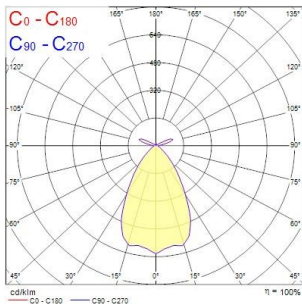

Equinox EQUINOX 165 2300 930 DALI 2059948

PRODUCT OVERVIEW

Product name	EQUINOX 165 2300 930 DALI
Technology	LED
Cap/Base	N/A
Housing	Aluminium
Mount	Ceiling recessed mounting
Warranty	5 years
Fixture luminous flux (lm)	2300
Luminaire efficacy (lm/W)	115
Colour temperature (K)	3000
Light colour	Warm White
CRI (Ra)	90
Colour Variation Initial (SDCM)	SDCM3
Colour Consistency (SDCM)	3
Glare control	< 19
Photobiological Risk Group	RG1
Total power consumption (W)	20
Electrical protection	Class II
Control gear type	LED driver constant current
Control gear mounting	Remote
Housing colour	RAL 9016 - Traffic white / Bezel
IP rating	IP20
IK rating	IK02
Product EAN number	5025768599486

PHOTOMETRY

Equinox EQUINOX 165 2300 930 DALI 2059948

TECHNICAL DRAWINGS