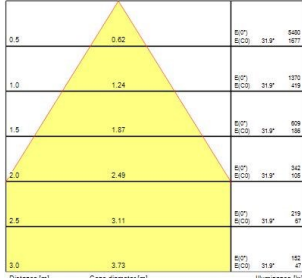

Equinox EQUINOX 165 2300 930 DALI 2059948