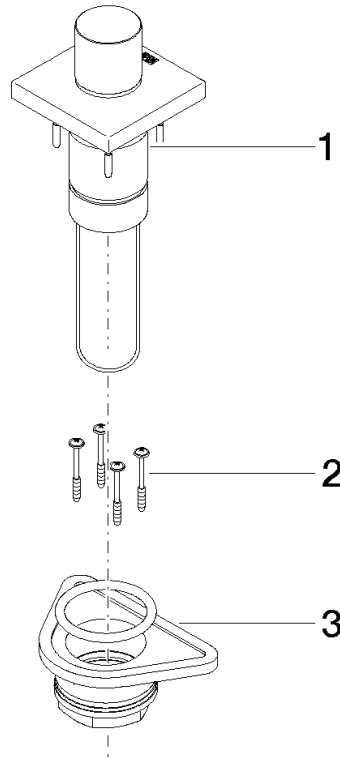

**Control element for concealed mounting 140 x 95 x 90 mm - Brushed Platinum**

**SPARE PARTS**

04 20 97 059 00

	Brushed Platinum	04 20 97 059 00-06
	Chrome	04 20 97 059 00-00
	Platinum	04 20 97 059 00-08
	Brushed Durabronze (23kt Gold)	04 20 97 059 00-28
	Copper	04 20 97 059 00-49
	Brushed Dark Platinum	04 20 97 059 00-99

Control element for concealed mounting 140 x 95 x 90 mm - Brushed Platinum

---

SPARE PARTS

04 20 97 059 00

Control element for concealed mounting 140 x 95 x 90 mm - Brushed Platinum

---

SPARE PARTS

04 20 97 059 00

### Spare parts list

No.	Item Number	Name	Quantity used	Delivery time
4	04 23 10 044 02 90	Mounting with seals M34 x 1 -	1.00	14
1	04 28 10 155 00-06	Handle Ø 29 x 29 mm - Brushed Platinum	1.00	20
2	90 12 12 002 00 90	Fixing cap white Ø 15 x 12 mm -	1.00	14
3	90 27 98 027 00-06	Rosette Set DB logo 60 x 60 x 9 mm - Brushed Platinum	1.00	-