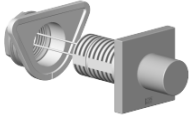

**Control element for concealed mounting 140 x 95 x 90 mm - Brushed Platinum**

**SPARE PARTS**

04 20 97 059 00

	Brushed Platinum	04 20 97 059 00-06
	Chrome	04 20 97 059 00-00
	Platinum	04 20 97 059 00-08
	Brushed Durabronze (23kt Gold)	04 20 97 059 00-28
	Copper	04 20 97 059 00-49
	Brushed Dark Platinum	04 20 97 059 00-99

Control element for concealed mounting 140 x 95 x 90 mm - Brushed Platinum

---

SPARE PARTS

04 20 97 059 00

Control element for concealed mounting 140 x 95 x 90 mm - Brushed Platinum

---

SPARE PARTS

04 20 97 059 00

### Spare parts list

No.	Item Number	Name	Quantity used	Delivery time
4	04 23 10 044 02 90	Mounting with seals M34 x 1 -	1.00	14
1	04 28 10 155 00-06	Handle Ø 29 x 29 mm - Brushed Platinum	1.00	20
2	90 12 12 002 00 90	Fixing cap white Ø 15 x 12 mm -	1.00	14
3	90 27 98 027 00-06	Rosette Set DB logo 60 x 60 x 9 mm - Brushed Platinum	1.00	-