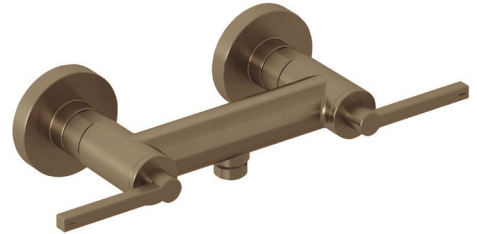

Technische Daten/ Technical Data

KLUDI NOVA FONTE

shower mixer

DN 15

Style: Puristic

Ref.: 20710N115

Finishes:

N1 Brushed Bronze PVD

Product description

Manufacturer KLUDI GmbH & Co. KG

Typ: KLUDI NOVA FONTE

shower mixer

Ref.: 20710N115

shower mixer

2-handle mixer

wall mounted

wing handle, metal

protected against back flow

shower outlet G1/2

ceramic headparts 90° (right/left)

flow rate at 3 bar 21 l/min.

S-unions G1/2 x G3/4

Produktabbildung/ Product picture

Maßzeichnung/ Dimensional drawing