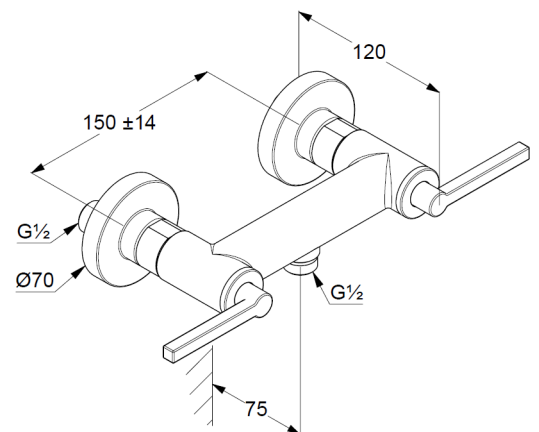

wing handle, metal

protected against back flow

shower outlet G1/2

ceramic headparts 90° (right/left)

flow rate at 3 bar 21 l/min.

S-unions G1/2 x G3/4

Produktabbildung/ Product picture

Maßzeichnung/ Dimensional drawing