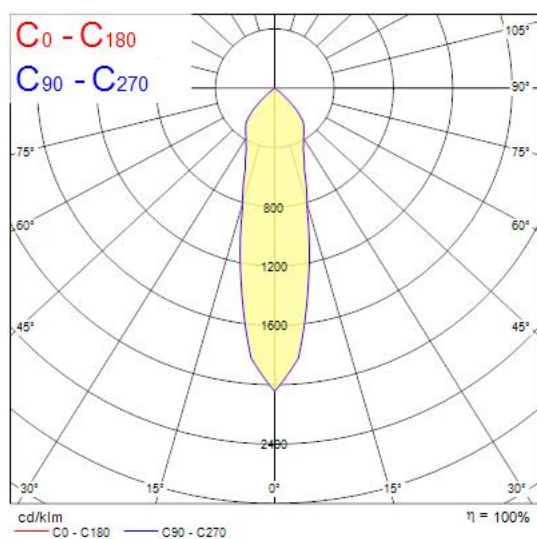

Concord

EXPOSPOT 90 DUO HO RA90 3000K NB WHITE 2070096

Control gear mounting	Remote
Housing colour	White
IP rating	IP20
IK rating	IK02
Product EAN number	5025768700967
Warranty	5 years

Photometry