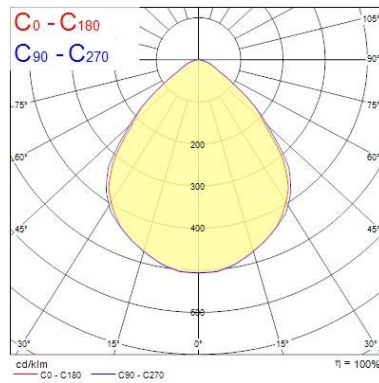

OptiClip Accessories

OPTICLIP LIGHT E 940 1DC WH
0044043

CRI (Ra)	90
Colour Variation Initial (SDCM)	SDCM5
Luminous Intensity (cd)	1010
Photobiological Risk Group	RG1

Electrical data

Total power consumption (W)	15
Primary Supply/Product voltage - min (V)	33
Electrical protection	Class III
Control gear type	LED driver constant current
Drive current - Range (mA)	200mA / 450mA
Glow Wire Test (°C)	650
Energy Efficiency Class (A->G) of contained light source	E
Nominal Frequency (Hz)	N/A

Lifetime data

Lifespan L70 B50	100000
Lifespan L70 B20	100000
Lifespan L80 B50	100000
Lifespan L80 B20	100000
Lifespan L80 B10	80000
Lifespan L90 B50	70000
Lifespan L90 B20	60000
Lifespan L90 B10	60000

Physical data

IP rating	IP20
IK rating	IK07
Nominal Product Length (mm)	490
Nominal Product Width (mm)	39
Weight (kg)	0.23

Packaging

Single packaging type	Plastic
Product EAN number	5410288440439
Packaging single width (cm)	7.0
Packaging single depth (cm)	3.0
DUN14 (outer)	15410288440436
Packaging outer length / height (cm)	57.0

Safety data

Optimal operating condition (°C)	-20-40

PHOTOMETRY

OptiClip Accessories OPTICLIP LIGHT E 940 1DC WH 0044043