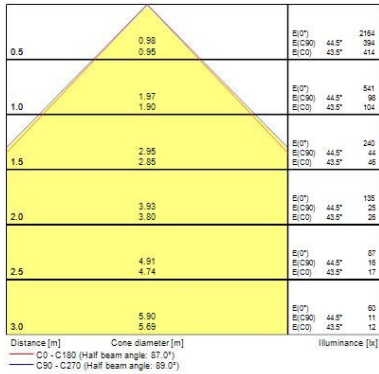

OptiClip Accessories

OPTICLIP LIGHT E 940 1DC WH
0044043

CRI (Ra)	90
Colour Variation Initial (SDCM)	SDCM5
Luminous Intensity (cd)	1010
Photobiological Risk Group	RG1

Electrical data

Total power consumption (W)	15
Primary Supply/Product voltage - min (V)	33
Electrical protection	Class III
Control gear type	LED driver constant current
Drive current - Range (mA)	200mA / 450mA
Glow Wire Test (°C)	650
Energy Efficiency Class (A->G) of contained light source	E
Nominal Frequency (Hz)	N/A

Lifetime data

Lifespan L70 B50	100000
Lifespan L70 B20	100000
Lifespan L80 B50	100000
Lifespan L80 B20	100000
Lifespan L80 B10	80000
Lifespan L90 B50	70000
Lifespan L90 B20	60000
Lifespan L90 B10	60000

Physical data

IP rating	IP20
IK rating	IK07
Nominal Product Length (mm)	490
Nominal Product Width (mm)	39
Weight (kg)	0.23

Packaging

Single packaging type	Plastic
Product EAN number	5410288440439
Packaging single width (cm)	7.0
Packaging single depth (cm)	3.0
DUN14 (outer)	15410288440436
Packaging outer length / height (cm)	57.0

Safety data

Optimal operating condition (°C)	-20-40

PHOTOMETRY

OptiClip Accessories OPTICLIP LIGHT E 940 1DC WH 0044043