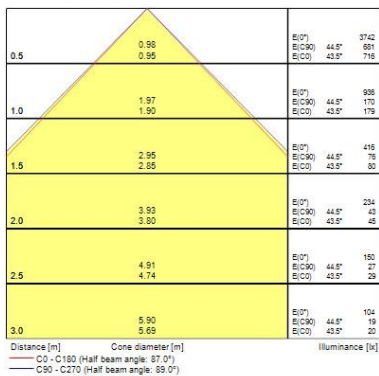

OptiClip Accessories

OPTICLIP LIGHT E 940 1DC WH
0044043

CRI (Ra)	90
Colour Variation Initial (SDCM)	SDCM5
Luminous Intensity (cd)	1010
Photobiological Risk Group	RG1

Electrical data

Total power consumption (W)	15
Primary Supply/Product voltage - min (V)	33
Electrical protection	Class III
Control gear type	LED driver constant current
Drive current - Range (mA)	200mA / 450mA
Glow Wire Test (°C)	650
Energy Efficiency Class (A->G) of contained light source	E
Nominal Frequency (Hz)	N/A

Lifetime data

Lifespan L70 B50	100000
Lifespan L70 B20	100000
Lifespan L80 B50	100000
Lifespan L80 B20	100000
Lifespan L80 B10	80000
Lifespan L90 B50	70000
Lifespan L90 B20	60000
Lifespan L90 B10	60000

Physical data

IP rating	IP20
IK rating	IK07
Nominal Product Length (mm)	490
Nominal Product Width (mm)	39
Weight (kg)	0.23

Packaging

Single packaging type	Plastic
Product EAN number	5410288440439
Packaging single width (cm)	7.0
Packaging single depth (cm)	3.0
DUN14 (outer)	15410288440436
Packaging outer length / height (cm)	57.0

Safety data

Optimal operating condition (°C)	-20-40

PHOTOMETRY

OptiClip Accessories OPTICLIP LIGHT E 940 1DC WH 0044043