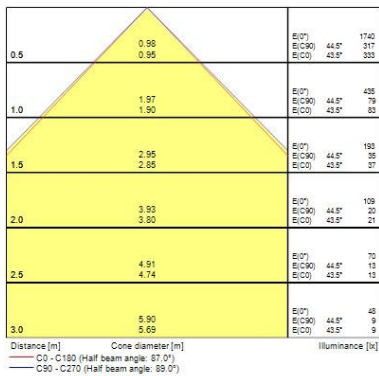

OptiClip Accessories

OPTICLIP LIGHT E 940 1DC WH
0044043

CRI (Ra)	90
Colour Variation Initial (SDCM)	SDCM5
Luminous Intensity (cd)	1010
Photobiological Risk Group	RG1

Electrical data

Total power consumption (W)	15
Primary Supply/Product voltage - min (V)	33
Electrical protection	Class III
Control gear type	LED driver constant current
Drive current - Range (mA)	200mA / 450mA
Glow Wire Test (°C)	650
Energy Efficiency Class (A->G) of contained light source	E
Nominal Frequency (Hz)	N/A

Lifetime data

Lifespan L70 B50	100000
Lifespan L70 B20	100000
Lifespan L80 B50	100000
Lifespan L80 B20	100000
Lifespan L80 B10	80000
Lifespan L90 B50	70000
Lifespan L90 B20	60000
Lifespan L90 B10	60000

Physical data

IP rating	IP20
IK rating	IK07
Nominal Product Length (mm)	490
Nominal Product Width (mm)	39
Weight (kg)	0.23

Packaging

Single packaging type	Plastic
Product EAN number	5410288440439
Packaging single width (cm)	7.0
Packaging single depth (cm)	3.0
DUN14 (outer)	15410288440436
Packaging outer length / height (cm)	57.0

Safety data

Optimal operating condition (°C)	-20-40

PHOTOMETRY

OptiClip Accessories OPTICLIP LIGHT E 940 1DC WH 0044043