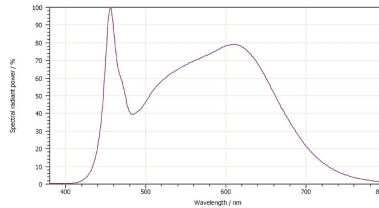

OptiClip Accessories

OPTICLIP LIGHT E 940 1DC WH
0044043

CRI (Ra)	90
Colour Variation Initial (SDCM)	SDCM5
Luminous Intensity (cd)	1010
Photobiological Risk Group	RG1

Electrical data

Total power consumption (W)	15
Primary Supply/Product voltage - min (V)	33
Electrical protection	Class III
Control gear type	LED driver constant current
Drive current - Range (mA)	200mA / 450mA
Glow Wire Test (°C)	650
Energy Efficiency Class (A->G) of contained light source	E
Nominal Frequency (Hz)	N/A

Lifetime data

Lifespan L70 B50	100000
Lifespan L70 B20	100000
Lifespan L80 B50	100000
Lifespan L80 B20	100000
Lifespan L80 B10	80000
Lifespan L90 B50	70000
Lifespan L90 B20	60000
Lifespan L90 B10	60000

Physical data

IP rating	IP20
IK rating	IK07
Nominal Product Length (mm)	490
Nominal Product Width (mm)	39
Weight (kg)	0.23

Packaging

Single packaging type	Plastic
Product EAN number	5410288440439
Packaging single width (cm)	7.0
Packaging single depth (cm)	3.0
DUN14 (outer)	15410288440436
Packaging outer length / height (cm)	57.0

Safety data

Optimal operating condition (°C)	-20-40

PHOTOMETRY

OptiClip Accessories OPTICLIP LIGHT E 940 1DC WH 0044043