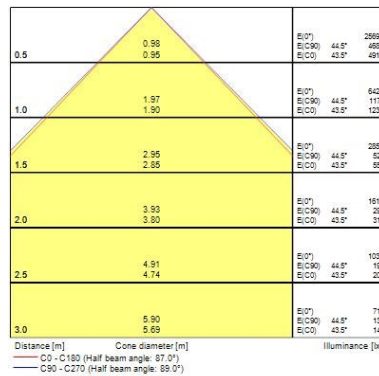

OptiClip Accessories

OPTICLIP LIGHT E 940 1DC WH
0044043

CRI (Ra)	90
Colour Variation Initial (SDCM)	SDCM5
Luminous Intensity (cd)	1010
Photobiological Risk Group	RG1

Electrical data

Total power consumption (W)	15
Primary Supply/Product voltage - min (V)	33
Electrical protection	Class III
Control gear type	LED driver constant current
Drive current - Range (mA)	200mA / 450mA
Glow Wire Test (°C)	650
Energy Efficiency Class (A->G) of contained light source	E
Nominal Frequency (Hz)	N/A

Lifetime data

Lifespan L70 B50	100000
Lifespan L70 B20	100000
Lifespan L80 B50	100000
Lifespan L80 B20	100000
Lifespan L80 B10	80000
Lifespan L90 B50	70000
Lifespan L90 B20	60000
Lifespan L90 B10	60000

Physical data

IP rating	IP20
IK rating	IK07
Nominal Product Length (mm)	490
Nominal Product Width (mm)	39
Weight (kg)	0.23

Packaging

Single packaging type	Plastic
Product EAN number	5410288440439
Packaging single width (cm)	7.0
Packaging single depth (cm)	3.0
DUN14 (outer)	15410288440436
Packaging outer length / height (cm)	57.0

Safety data

Optimal operating condition (°C)	-20-40

PHOTOMETRY

OptiClip Accessories OPTICLIP LIGHT E 940 1DC WH 0044043