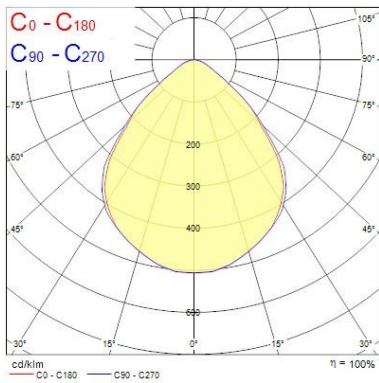

OptiClip Accessories

OPTICLIP LIGHT E 940 1DC WH
0044043

CRI (Ra)	90
Colour Variation Initial (SDCM)	SDCM5
Luminous Intensity (cd)	1010
Photobiological Risk Group	RG1

Electrical data

Total power consumption (W)	15
Primary Supply/Product voltage - min (V)	33
Electrical protection	Class III
Control gear type	LED driver constant current
Drive current - Range (mA)	200mA / 450mA
Glow Wire Test (°C)	650
Energy Efficiency Class (A->G) of contained light source	E
Nominal Frequency (Hz)	N/A

Lifetime data

Lifespan L70 B50	100000
Lifespan L70 B20	100000
Lifespan L80 B50	100000
Lifespan L80 B20	100000
Lifespan L80 B10	80000
Lifespan L90 B50	70000
Lifespan L90 B20	60000
Lifespan L90 B10	60000

Physical data

IP rating	IP20
IK rating	IK07
Nominal Product Length (mm)	490
Nominal Product Width (mm)	39
Weight (kg)	0.23

Packaging

Single packaging type	Plastic
Product EAN number	5410288440439
Packaging single width (cm)	7.0
Packaging single depth (cm)	3.0
DUN14 (outer)	15410288440436
Packaging outer length / height (cm)	57.0

Safety data

Optimal operating condition (°C)	-20-40

PHOTOMETRY

OptiClip Accessories OPTICLIP LIGHT E 940 1DC WH 0044043