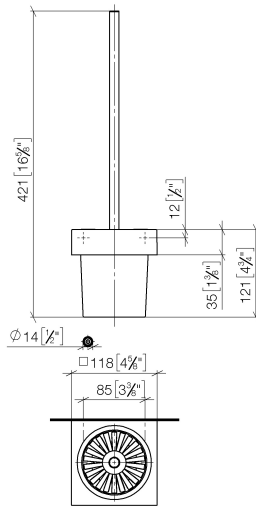

83 900 780 Product version from 4/1/2025