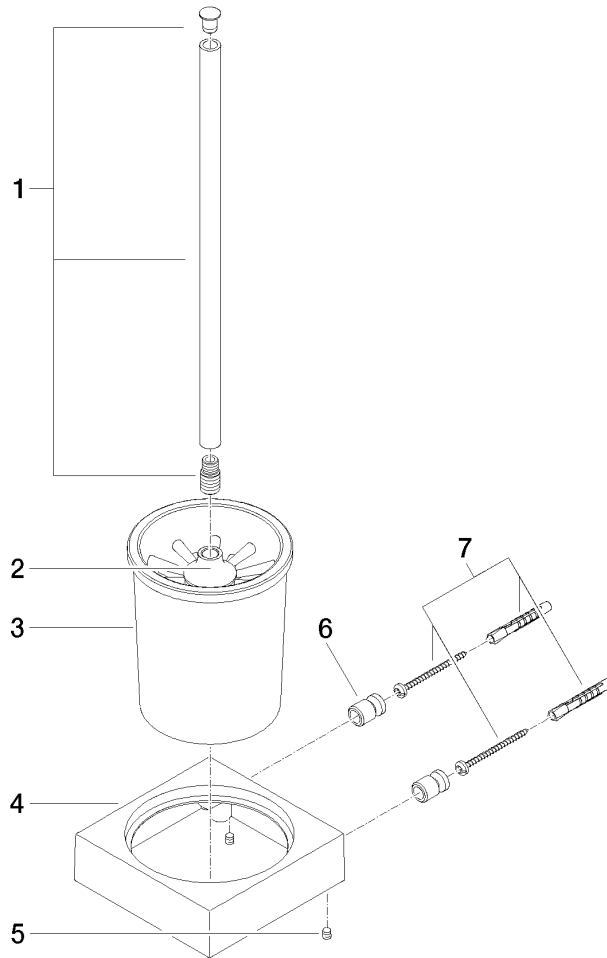

83 900 780 Product version from 4/1/2025

- crystal glass brush holder, matte
- brush, matte black
- width 118mm
- height 415 mm
- 118mm projection

	Chrome	83 900 780-00
	Brushed Platinum	83 900 780-06
	Platinum	83 900 780-08
	Dark Chrome	83 900 780-19
	Brushed Light Gold (PVD)	83 900 780-27
	Brushed Durabrass (23kt Gold)	83 900 780-28
	Brushed Gold (PVD)	83 900 780-37
	Brushed Dark Brass (PVD)	83 900 780-39
	Brushed Bronze (PVD)	83 900 780-42
	Brushed Dark Bronze (PVD)	83 900 780-43
	Brushed Champagne (22kt Gold)	83 900 780-46
	Champagne (22kt Gold)	83 900 780-47
	Brushed Dark Platinum	83 900 780-99

Recommended miscellaneous

Brush matte black -

90 18 50 601
00 90

Recommended miscellaneous

Brush handle - Chrome

90 20 97 507
00-00

83 900 780 Product version from 4/1/2025

83 900 780 Product version from 4/1/2025

Spare parts list

No.	Item Number	Name	Quantity used	Delivery time
2	90 18 50 601 00 90	Brush matte black -	1.00	14
4	08 23 01 505-00	Housing for toilet brush set 118 x 118 x 35 mm - Chrome	1.00	20
6	08 17 20 726 90	Holder Wall mounting Ø 13,5 x 20 mm -	2.00	14
1	90 20 97 507 00-00	Brush handle - Chrome	1.00	20
3	90 90 04 008 00 82	Glass mat -	1.00	14
7	05 17 20 726 02 90	Attachment set -	1.00	14
5	90 31 11 004 00 90	grub screw with hexagon socket M5 x 8 mm -	2.00	14