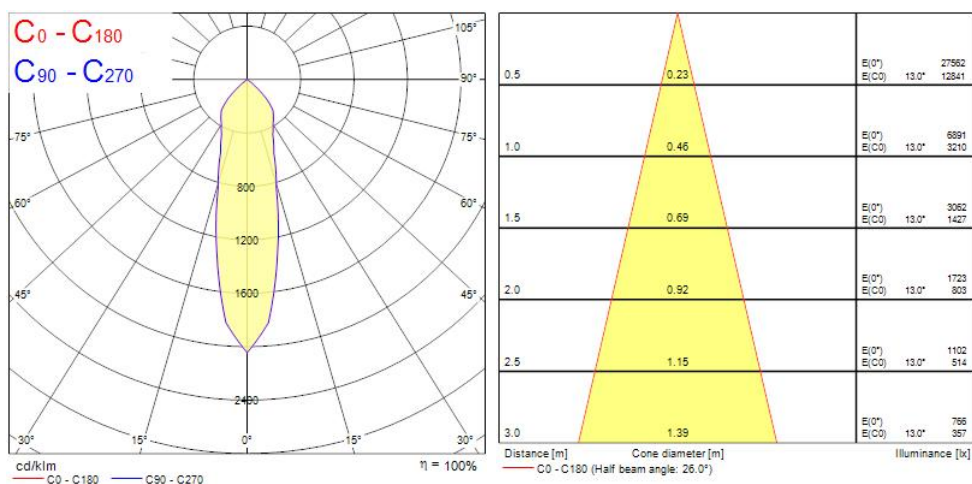

Concord

EXPOSPOT 90 DUO HO RA90 3000K NB WHITE 2070096

Control gear mounting	Remote
Housing colour	White
IP rating	IP20
IK rating	IK02
Product EAN number	5025768700967
Warranty	5 years

Photometry