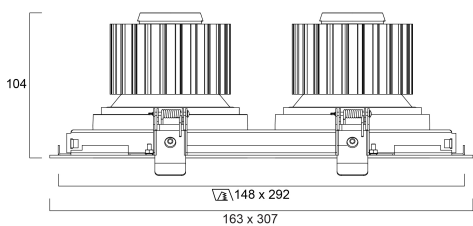

Technical drawings

Data table

GENERAL DATA