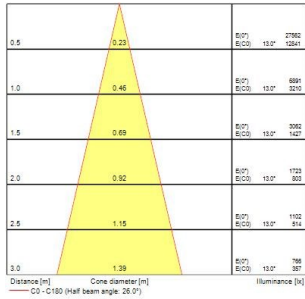

Expospot 90 cardan square

EXPOSPOT 90 DUO HO RA90 3000K NB WHITE
2070096

TECHNICAL DRAWINGS