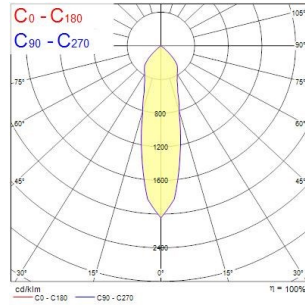

Expospot 90 cardan square

EXPOSPOT 90 DUO HO RA90 3000K NB WHITE
2070096

TECHNICAL DRAWINGS