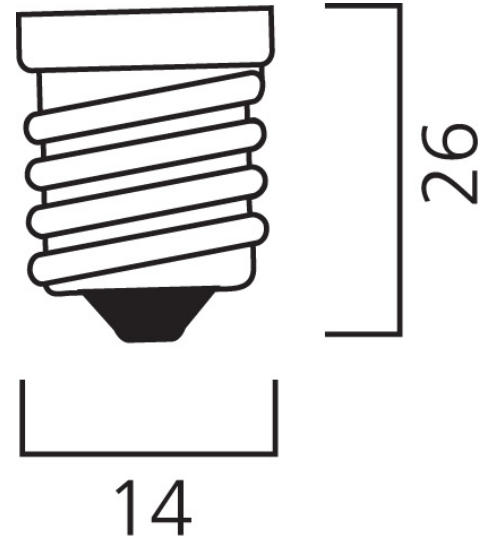

Technical drawings

Data table

GENERAL DATA

Product name	ToLEDo RT T25 V5 CL 250LM 827 E14 SL
Technology	LED
Watt (Rated) (W)	2.5
Cap/Base	E14
Fixture rating	Open
Operating temperature range (°C)	-20°C...+40°C
Performance ambient temperature Tq (°C)	25
E-number FI	4740958
Warranty	3 years

OPTICAL DATA

Luminous flux (Rated) (lm)	250