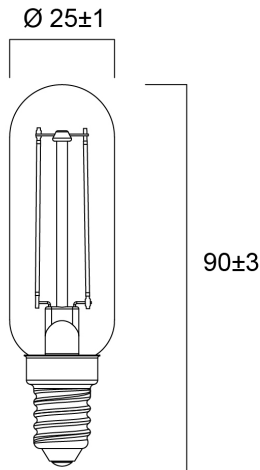

## Product Overview

Product name	ToLEDo RT T25 V5 CL 250LM 827 E14 SL
Technology	LED
Watt (Rated) (W)	2.5
Cap/Base	E14
Fixture rating	Open
E-number FI	4740958
Colour temperature (K)	2700
CRI (Ra)	80
Colour Variation Initial (SDCM)	6
Photobiological Risk Group	RG1
Wattage (W)	2.5
Product EAN number	5410288295411
Warranty	3 years

## Technical drawings

### PHYSICAL DATA

Nominal Product Length (mm)	90
Nominal Product Diameter (mm)	25
Weight (kg)	0.021