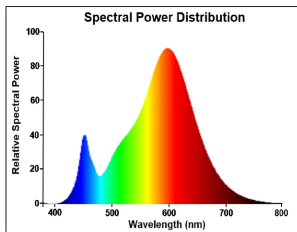

ToLEDo Retro T25

ToLEDo RT T25 V5 CL 250LM 827 E14 SL

0029541

Colour Variation Initial (SDCM)	SDCM6
Photobiological Risk Group	RG1
Wattage (W)	2.5
Dimmable	No
Average life (Nominal) (h)	15000
Product EAN number	5410288295411

PHOTOMETRY