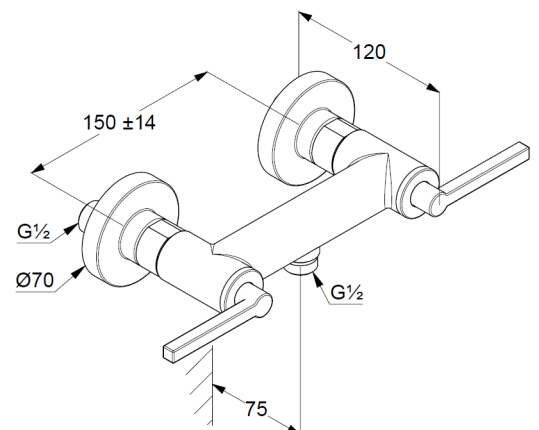

wing handle, metal

protected against back flow

shower outlet G1/2

ceramic headparts 90° (right/left)

flow rate at 3 bar 21 l/min.

S-unions G1/2 x G3/4

Produktabbildung/ Product picture

Maßzeichnung/ Dimensional drawing