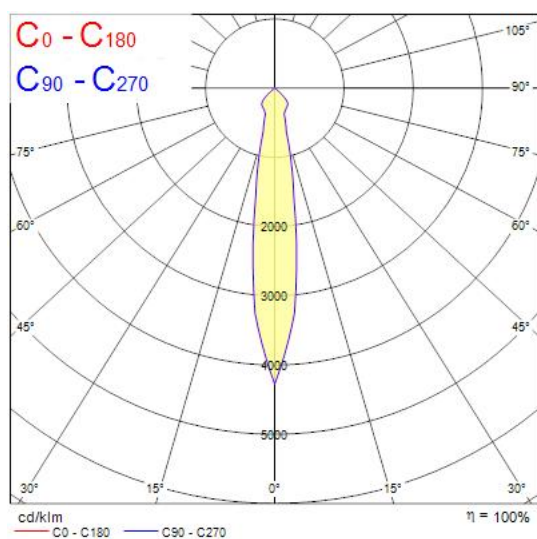

Concord

EXPOSPOT 90 DUO HO RA90 3000K VNB WHITE 2070095

Control gear mounting	Remote
Housing colour	White
IP rating	IP20
IK rating	IK02
Product EAN number	5025768700950
Warranty	5 years

Photometry