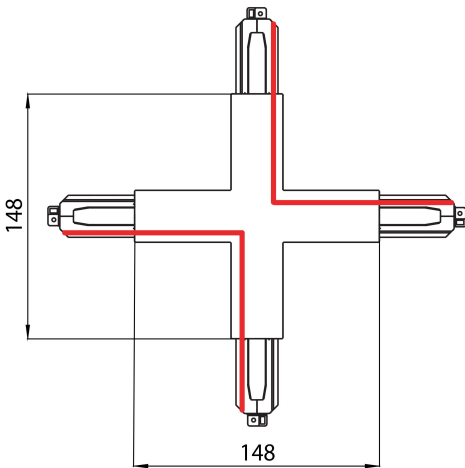

ONETRACK X-FEED CONNECTOR BLACK 9017/B 9200740

Features

- OneTrack accessory, X-feed connector. Cover for recessed version supplied separately. Polycarbonate body, copper alloy contacts. Cover for recessed version supplied separately. Black.

Technical drawings

Data table

GENERAL DATA

Product name	ONETRACK X-FEED CONNECTOR BLACK 9017/B
Technology	Accessory
General application	Museums & Galleries, Office
ETIM Class	EC000101
Warranty	5 years

ELECTRICAL DATA

Control gear required	No
-----------------------	----

ONETRACK X-FEED CONNECTOR BLACK 9017/B 9200740

PHYSICAL DATA

Housing colour	Black
Nominal Product Length (mm)	148
Nominal Product Width (mm)	148
Weight (kg)	0.29

PACKAGING

Single packaging type	Plastic
Packaging single length / height (cm)	30.0
Packaging single width (cm)	30.0
Packaging single depth (cm)	0.32
Units per outer package	1
Packaging outer length / height (cm)	30.0
Packaging outer width (cm)	30.0
Packaging outer depth (cm)	0.32