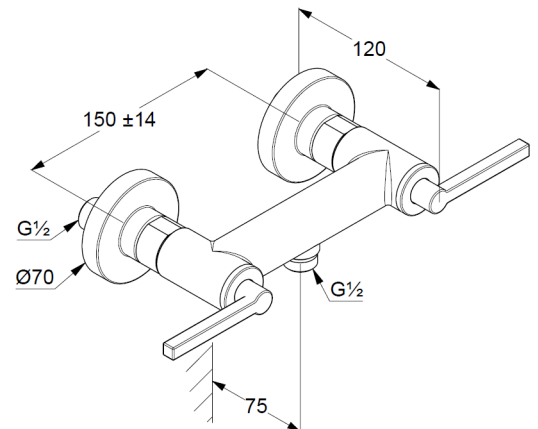

wing handle, metal

protected against back flow

shower outlet G1/2

ceramic headparts 90° (right/left)

flow rate at 3 bar 21 l/min.

S-unions G1/2 x G3/4

Produktabbildung/ Product picture

Maßzeichnung/ Dimensional drawing