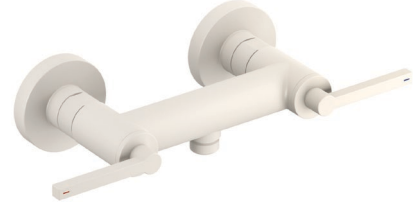

Technische Daten/ Technical Data

KLUDI NOVA FONTE

shower mixer

DN 15

Style: Puristic

Ref.: 207100215

Finishes:

O2 Matt Light Dove

Product description

Manufacturer KLUDI GmbH & Co. KG

Typ: KLUDI NOVA FONTE

shower mixer

Ref.: 207100215

shower mixer

2-handle mixer

wall mounted

wing handle, metal

protected against back flow

shower outlet G1/2

ceramic headparts 90° (right/left)

flow rate at 3 bar 21 l/min.

S-unions G1/2 x G3/4

Produktabbildung/ Product picture

Maßzeichnung/ Dimensional drawing