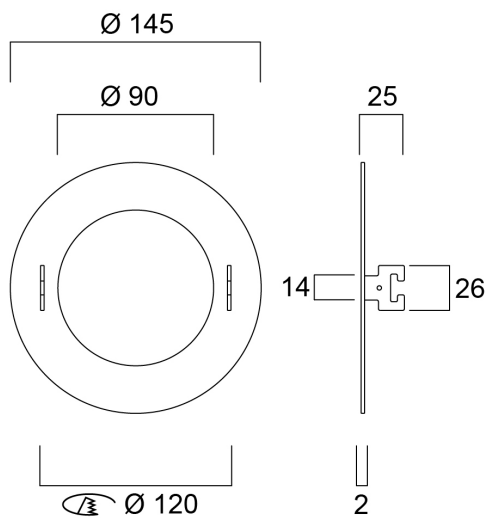

Adapting Ring RAL9010 90/120/145

Item No: 0030460

SYLVANIA

PRO

Adapting ring is suitable for the fixture of 90mm cut out. When put together, it can be used in a new cut out of 120mm. Outer ring of 145mm dia. RAL9010.

Technical Assets

Dimensions (mm)

Photometrics

Adapting Ring RAL9010 90/120/145

Item No: 0030460

SYLVANIA

General data

Product name	Adapting Ring RAL9010 90/120/145
Technology	Accessory
Type of accessory	Other
Mount	Ceiling recessed mounting
General application	Education, Hospitality, Office, Retail
ETIM Class	EC002557
E-number FI	4278411
Warranty	3 years

Packaging

Product EAN number	5410288304601
Packaging single length / height (cm)	15.5
Packaging single width (cm)	4.5
Packaging single depth (cm)	15.5
DUN14 (inner)	15410288304608
Units per outer package	40
Packaging outer length / height (cm)	47.0
Packaging outer width (cm)	32.5
Packaging outer depth (cm)	32.5

Physical data

Housing colour	RAL 9010 - Pure white
IP rating	IP20
IK rating	IK02
Weight (kg)	0.18