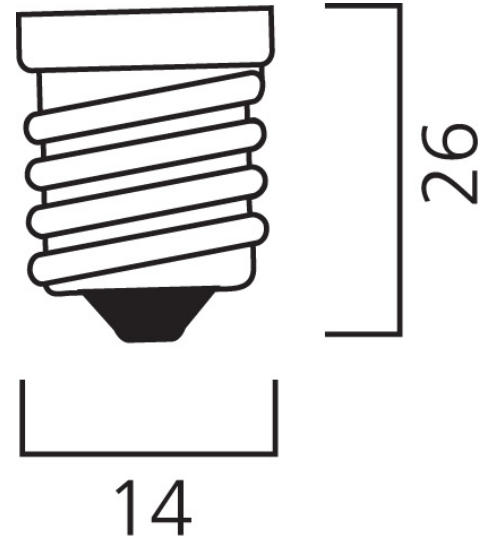

Product Overview

Product name	ToLEDo RT PYGMY V5 CL 250LM 827 E14 SL
Technology	LED
Watt (Rated) (W)	2.5
Cap/Base	E14
Fixture rating	Open
E-number FI	4740957
Colour temperature (K)	2700
CRI (Ra)	80
Colour Variation Initial (SDCM)	6
Photobiological Risk Group	RG1
Wattage (W)	2.5
Product EAN number	5410288295404
Warranty	3 years

Technical drawings

Data table

GENERAL DATA

Product name	ToLEDo RT PYGMY V5 CL 250LM 827 E14 SL
Technology	LED
Watt (Rated) (W)	2.5
Cap/Base	E14
Fixture rating	Open
Operating temperature range (°C)	-20°C...+40°C
Performance ambient temperature Tq (°C)	25
E-number FI	4740957
Warranty	3 years

LIFETIME DATA

Lifespan L70 B50	15000
Average life (Rated) (h)	15000

PHYSICAL DATA

Nominal Product Length (mm)	61
Nominal Product Diameter (mm)	26
Weight (kg)	0.015

PACKAGING

Single packaging type	Carton
Product EAN number	5410288295404
Packaging single width (cm)	5.0
Packaging single depth (cm)	5.0
DUN14 (outer)	15410288295401
Packaging outer length / height (cm)	15.8