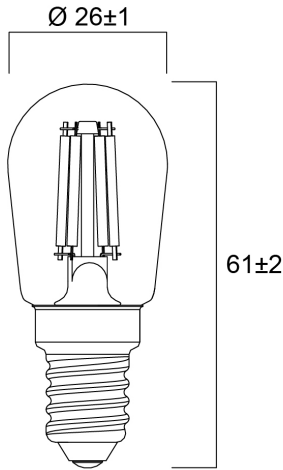

Product Overview

Product name	ToLEDo RT PYGMY V5 CL 250LM 827 E14 SL
Technology	LED
Watt (Rated) (W)	2.5
Cap/Base	E14
Fixture rating	Open
E-number FI	4740957
Colour temperature (K)	2700
CRI (Ra)	80
Colour Variation Initial (SDCM)	6
Photobiological Risk Group	RG1
Wattage (W)	2.5
Product EAN number	5410288295404
Warranty	3 years

Technical drawings

Data table

GENERAL DATA

Product name	ToLEDo RT PYGMY V5 CL 250LM 827 E14 SL
Technology	LED
Watt (Rated) (W)	2.5
Cap/Base	E14
Fixture rating	Open
Operating temperature range (°C)	-20°C...+40°C
Performance ambient temperature Tq (°C)	25
E-number FI	4740957
Warranty	3 years

LIFETIME DATA

Lifespan L70 B50	15000
Average life (Rated) (h)	15000

PHYSICAL DATA

Nominal Product Length (mm)	61
Nominal Product Diameter (mm)	26
Weight (kg)	0.015

PACKAGING

Single packaging type	Carton
Product EAN number	5410288295404
Packaging single width (cm)	5.0
Packaging single depth (cm)	5.0
DUN14 (outer)	15410288295401
Packaging outer length / height (cm)	15.8