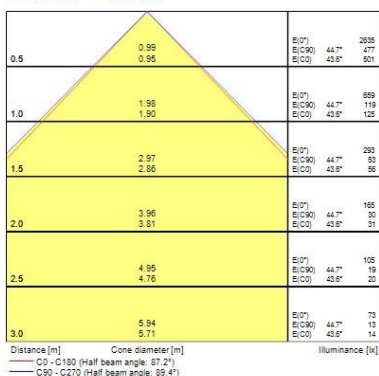

OptiClip Accessories

OPTICLIP LIGHT E 830 2DC WH
0044038

CRI (Ra)	80
Colour Variation Initial (SDCM)	SDCM5
Luminous Intensity (cd)	1010
Photobiological Risk Group	RG1

Electrical data

Total power consumption (W)	15
Primary Supply/Product voltage - min (V)	33
Electrical protection	Class III
Control gear type	LED driver constant current
Drive current - Range (mA)	200mA / 450mA
Glow Wire Test (°C)	650
Energy Efficiency Class (A->G) of contained light source	E
Nominal Frequency (Hz)	N/A

Lifetime data

Lifespan L70 B50	100000
Lifespan L70 B20	100000
Lifespan L80 B50	100000
Lifespan L80 B20	100000
Lifespan L80 B10	80000
Lifespan L90 B50	70000
Lifespan L90 B20	60000
Lifespan L90 B10	60000

Physical data

IP rating	IP20
IK rating	IK07
Nominal Product Length (mm)	490
Nominal Product Width (mm)	39
Weight (kg)	0.23

Packaging

Single packaging type	Plastic
Product EAN number	5410288440385
Packaging single width (cm)	7.0
Packaging single depth (cm)	3.0
DUN14 (outer)	15410288440382
Packaging outer length / height (cm)	57.0

Safety data

Optimal operating condition (°C)	-20-40

PHOTOMETRY

OptiClip Accessories OPTICLIP LIGHT E 830 2DC WH 0044038