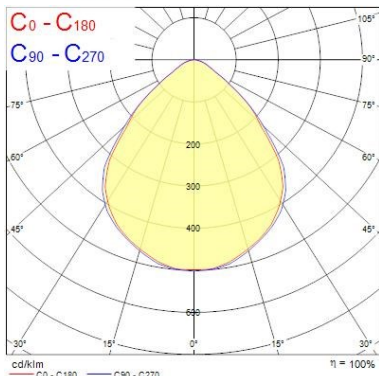

OptiClip Accessories

OPTICLIP LIGHT E 830 2DC WH
0044038

CRI (Ra)	80
Colour Variation Initial (SDCM)	SDCM5
Luminous Intensity (cd)	1010
Photobiological Risk Group	RG1

Electrical data

Total power consumption (W)	15
Primary Supply/Product voltage - min (V)	33
Electrical protection	Class III
Control gear type	LED driver constant current
Drive current - Range (mA)	200mA / 450mA
Glow Wire Test (°C)	650
Energy Efficiency Class (A->G) of contained light source	E
Nominal Frequency (Hz)	N/A

Lifetime data

Lifespan L70 B50	100000
Lifespan L70 B20	100000
Lifespan L80 B50	100000
Lifespan L80 B20	100000
Lifespan L80 B10	80000
Lifespan L90 B50	70000
Lifespan L90 B20	60000
Lifespan L90 B10	60000

Physical data

IP rating	IP20
IK rating	IK07
Nominal Product Length (mm)	490
Nominal Product Width (mm)	39
Weight (kg)	0.23

Packaging

Single packaging type	Plastic
Product EAN number	5410288440385
Packaging single width (cm)	7.0
Packaging single depth (cm)	3.0
DUN14 (outer)	15410288440382
Packaging outer length / height (cm)	57.0

Safety data

Optimal operating condition (°C)	-20-40

PHOTOMETRY

OptiClip Accessories OPTICLIP LIGHT E 830 2DC WH 0044038