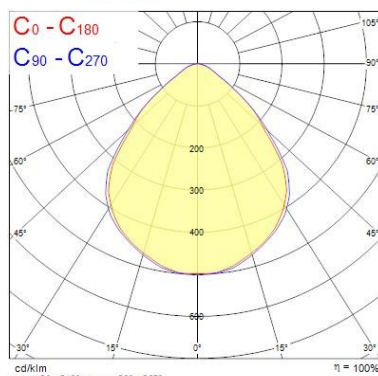

OptiClip Accessories

OPTICLIP LIGHT E 830 2DC WH
0044038

CRI (Ra)	80
Colour Variation Initial (SDCM)	SDCM5
Luminous Intensity (cd)	1010
Photobiological Risk Group	RG1

Electrical data

Total power consumption (W)	15
Primary Supply/Product voltage - min (V)	33
Electrical protection	Class III
Control gear type	LED driver constant current
Drive current - Range (mA)	200mA / 450mA
Glow Wire Test (°C)	650
Energy Efficiency Class (A->G) of contained light source	E
Nominal Frequency (Hz)	N/A

Lifetime data

Lifespan L70 B50	100000
Lifespan L70 B20	100000
Lifespan L80 B50	100000
Lifespan L80 B20	100000
Lifespan L80 B10	80000
Lifespan L90 B50	70000
Lifespan L90 B20	60000
Lifespan L90 B10	60000

Physical data

IP rating	IP20
IK rating	IK07
Nominal Product Length (mm)	490
Nominal Product Width (mm)	39
Weight (kg)	0.23

Packaging

Single packaging type	Plastic
Product EAN number	5410288440385
Packaging single width (cm)	7.0
Packaging single depth (cm)	3.0
DUN14 (outer)	15410288440382
Packaging outer length / height (cm)	57.0

Safety data

Optimal operating condition (°C)	-20-40

PHOTOMETRY

OptiClip Accessories OPTICLIP LIGHT E 830 2DC WH 0044038