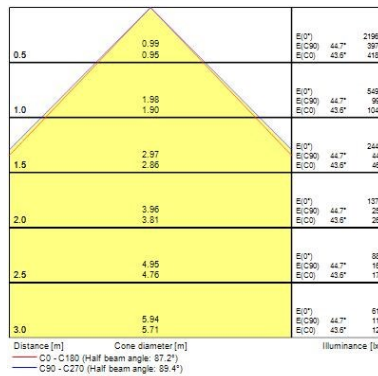

OptiClip Accessories

OPTICLIP LIGHT E 830 2DC WH
0044038

CRI (Ra)	80
Colour Variation Initial (SDCM)	SDCM5
Luminous Intensity (cd)	1010
Photobiological Risk Group	RG1

Electrical data

Total power consumption (W)	15
Primary Supply/Product voltage - min (V)	33
Electrical protection	Class III
Control gear type	LED driver constant current
Drive current - Range (mA)	200mA / 450mA
Glow Wire Test (°C)	650
Energy Efficiency Class (A->G) of contained light source	E
Nominal Frequency (Hz)	N/A

Lifetime data

Lifespan L70 B50	100000
Lifespan L70 B20	100000
Lifespan L80 B50	100000
Lifespan L80 B20	100000
Lifespan L80 B10	80000
Lifespan L90 B50	70000
Lifespan L90 B20	60000
Lifespan L90 B10	60000

Physical data

IP rating	IP20
IK rating	IK07
Nominal Product Length (mm)	490
Nominal Product Width (mm)	39
Weight (kg)	0.23

Packaging

Single packaging type	Plastic
Product EAN number	5410288440385
Packaging single width (cm)	7.0
Packaging single depth (cm)	3.0
DUN14 (outer)	15410288440382
Packaging outer length / height (cm)	57.0

Safety data

Optimal operating condition (°C)	-20-40

PHOTOMETRY

OptiClip Accessories OPTICLIP LIGHT E 830 2DC WH 0044038