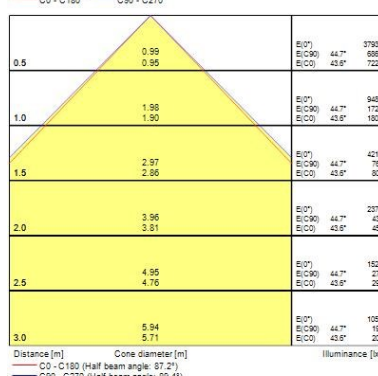

OptiClip Accessories

OPTICLIP LIGHT E 830 2DC WH
0044038

CRI (Ra)	80
Colour Variation Initial (SDCM)	SDCM5
Luminous Intensity (cd)	1010
Photobiological Risk Group	RG1

Electrical data

Total power consumption (W)	15
Primary Supply/Product voltage - min (V)	33
Electrical protection	Class III
Control gear type	LED driver constant current
Drive current - Range (mA)	200mA / 450mA
Glow Wire Test (°C)	650
Energy Efficiency Class (A->G) of contained light source	E
Nominal Frequency (Hz)	N/A

Lifetime data

Lifespan L70 B50	100000
Lifespan L70 B20	100000
Lifespan L80 B50	100000
Lifespan L80 B20	100000
Lifespan L80 B10	80000
Lifespan L90 B50	70000
Lifespan L90 B20	60000
Lifespan L90 B10	60000

Physical data

IP rating	IP20
IK rating	IK07
Nominal Product Length (mm)	490
Nominal Product Width (mm)	39
Weight (kg)	0.23

Packaging

Single packaging type	Plastic
Product EAN number	5410288440385
Packaging single width (cm)	7.0
Packaging single depth (cm)	3.0
DUN14 (outer)	15410288440382
Packaging outer length / height (cm)	57.0

Safety data

Optimal operating condition (°C)	-20-40

PHOTOMETRY

OptiClip Accessories OPTICLIP LIGHT E 830 2DC WH 0044038