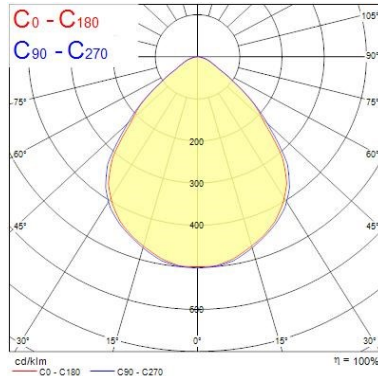

OptiClip Accessories

OPTICLIP LIGHT E 830 2DC WH
0044038

CRI (Ra)	80
Colour Variation Initial (SDCM)	SDCM5
Luminous Intensity (cd)	1010
Photobiological Risk Group	RG1

Electrical data

Total power consumption (W)	15
Primary Supply/Product voltage - min (V)	33
Electrical protection	Class III
Control gear type	LED driver constant current
Drive current - Range (mA)	200mA / 450mA
Glow Wire Test (°C)	650
Energy Efficiency Class (A->G) of contained light source	E
Nominal Frequency (Hz)	N/A

Lifetime data

Lifespan L70 B50	100000
Lifespan L70 B20	100000
Lifespan L80 B50	100000
Lifespan L80 B20	100000
Lifespan L80 B10	80000
Lifespan L90 B50	70000
Lifespan L90 B20	60000
Lifespan L90 B10	60000

Physical data

IP rating	IP20
IK rating	IK07
Nominal Product Length (mm)	490
Nominal Product Width (mm)	39
Weight (kg)	0.23

Packaging

Single packaging type	Plastic
Product EAN number	5410288440385
Packaging single width (cm)	7.0
Packaging single depth (cm)	3.0
DUN14 (outer)	15410288440382
Packaging outer length / height (cm)	57.0

Safety data

Optimal operating condition (°C)	-20-40

PHOTOMETRY

OptiClip Accessories OPTICLIP LIGHT E 830 2DC WH 0044038