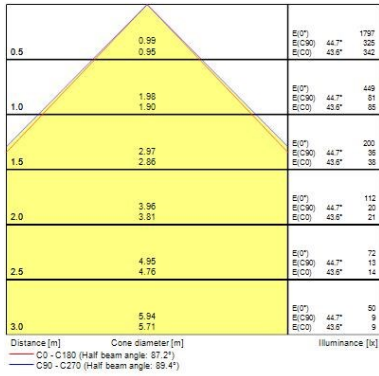

OptiClip Accessories

OPTICLIP LIGHT E 830 2DC WH
0044038

CRI (Ra)	80
Colour Variation Initial (SDCM)	SDCM5
Luminous Intensity (cd)	1010
Photobiological Risk Group	RG1

Electrical data

Total power consumption (W)	15
Primary Supply/Product voltage - min (V)	33
Electrical protection	Class III
Control gear type	LED driver constant current
Drive current - Range (mA)	200mA / 450mA
Glow Wire Test (°C)	650
Energy Efficiency Class (A->G) of contained light source	E
Nominal Frequency (Hz)	N/A

Lifetime data

Lifespan L70 B50	100000
Lifespan L70 B20	100000
Lifespan L80 B50	100000
Lifespan L80 B20	100000
Lifespan L80 B10	80000
Lifespan L90 B50	70000
Lifespan L90 B20	60000
Lifespan L90 B10	60000

Physical data

IP rating	IP20
IK rating	IK07
Nominal Product Length (mm)	490
Nominal Product Width (mm)	39
Weight (kg)	0.23

Packaging

Single packaging type	Plastic
Product EAN number	5410288440385
Packaging single width (cm)	7.0
Packaging single depth (cm)	3.0
DUN14 (outer)	15410288440382
Packaging outer length / height (cm)	57.0

Safety data

Optimal operating condition (°C)	-20-40

PHOTOMETRY

OptiClip Accessories OPTICLIP LIGHT E 830 2DC WH 0044038