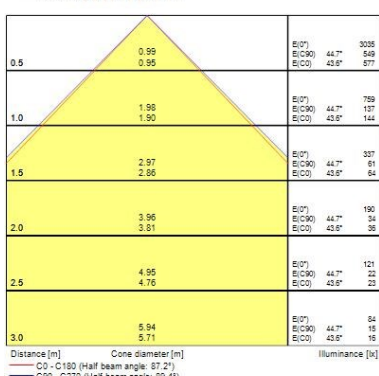

OptiClip Accessories

OPTICLIP LIGHT E 830 2DC WH
0044038

CRI (Ra)	80
Colour Variation Initial (SDCM)	SDCM5
Luminous Intensity (cd)	1010
Photobiological Risk Group	RG1

Electrical data

Total power consumption (W)	15
Primary Supply/Product voltage - min (V)	33
Electrical protection	Class III
Control gear type	LED driver constant current
Drive current - Range (mA)	200mA / 450mA
Glow Wire Test (°C)	650
Energy Efficiency Class (A->G) of contained light source	E
Nominal Frequency (Hz)	N/A

Lifetime data

Lifespan L70 B50	100000
Lifespan L70 B20	100000
Lifespan L80 B50	100000
Lifespan L80 B20	100000
Lifespan L80 B10	80000
Lifespan L90 B50	70000
Lifespan L90 B20	60000
Lifespan L90 B10	60000

Physical data

IP rating	IP20
IK rating	IK07
Nominal Product Length (mm)	490
Nominal Product Width (mm)	39
Weight (kg)	0.23

Packaging

Single packaging type	Plastic
Product EAN number	5410288440385
Packaging single width (cm)	7.0
Packaging single depth (cm)	3.0
DUN14 (outer)	15410288440382
Packaging outer length / height (cm)	57.0

Safety data

Optimal operating condition (°C)	-20-40

PHOTOMETRY

OptiClip Accessories OPTICLIP LIGHT E 830 2DC WH 0044038