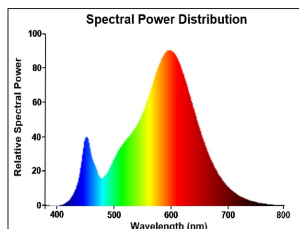

ToLEDo Retro Pygmy

ToLEDo RT PYGMY V5 CL 250LM 827 E14 SL

0029540