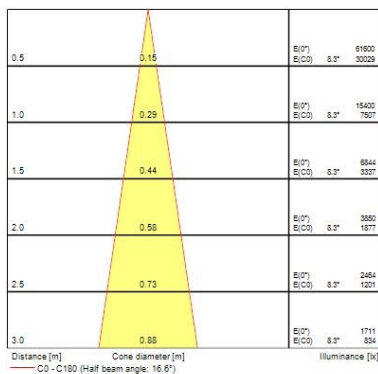

Expospot 90 cardan square

EXPOSPOT 90 DUO HO RA90 3000K VNB WHITE
2070095

Max. products per 20A B Breaker 13

Lifetime data

Lifespan L70 B50	100000
Lifespan L80 B20	100000
Lifespan L90 B10	54500

Physical data

Housing colour	White
IP rating	IP20
IK rating	IK02
Nominal Product Length (mm)	307
Nominal Product Width (mm)	163
Nominal Product Height (mm)	104
Cutout Dimensions (W x L in mm or Diameter in mm)	148x292
Weight (kg)	2.1
Recessed Depth (mm)	104

Packaging

Single packaging type	Carton
Product EAN number	5025768700950
Packaging single length / height (cm)	50.0
Packaging single width (cm)	30.0
Packaging single depth (cm)	20.0
DUN14 (outer)	05025768700950
Units per outer package	1
Packaging outer length / height (cm)	50.0
Packaging outer width (cm)	30.0
Packaging outer depth (cm)	20.0

PHOTOMETRY