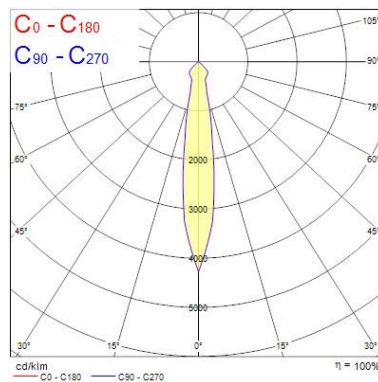

Expospot 90 cardan square

EXPOSPOT 90 DUO HO RA90 3000K VNB WHITE
2070095

Max. products per 20A B Breaker 13

Lifetime data

Lifespan L70 B50	100000
Lifespan L80 B20	100000
Lifespan L90 B10	54500

Physical data

Housing colour	White
IP rating	IP20
IK rating	IK02
Nominal Product Length (mm)	307
Nominal Product Width (mm)	163
Nominal Product Height (mm)	104
Cutout Dimensions (W x L in mm or Diameter in mm)	148x292
Weight (kg)	2.1
Recessed Depth (mm)	104

Packaging

Single packaging type	Carton
Product EAN number	5025768700950
Packaging single length / height (cm)	50.0
Packaging single width (cm)	30.0
Packaging single depth (cm)	20.0
DUN14 (outer)	05025768700950
Units per outer package	1
Packaging outer length / height (cm)	50.0
Packaging outer width (cm)	30.0
Packaging outer depth (cm)	20.0

PHOTOMETRY