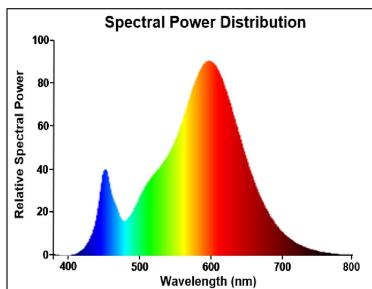

ToLEDo Retro Pygmy

ToLEDo RT PYGMY V5 CL 250LM 827 E14 SL

0029540

Nominal Product Diameter (mm)	26
Weight (kg)	0.015

Packaging

Single packaging type	Carton
Product EAN number	5410288295404
Packaging single length / height (cm)	9.5
Packaging single width (cm)	5.0
Packaging single depth (cm)	5.0
DUN14 (outer)	15410288295401
Units per outer package	6
Packaging outer length / height (cm)	15.8
Packaging outer width (cm)	10.7
Packaging outer depth (cm)	10.5

Safety data

Optimal operating condition (°C)	-20-40
Breakage cleaning instructions	Not applicable
Special purpose lamp	No
Dry applications use only	Yes
Suitable for household illumination	Yes
Safety message	Not Suitable for totally enclosed fixtures

PHOTOMETRY

TECHNICAL DRAWINGS