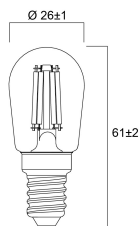

TECHNICAL DRAWINGS