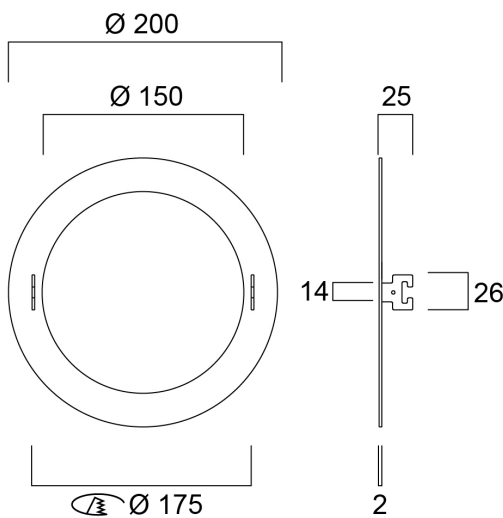

Adapting Ring RAL9010 150/175/200

Item No: 0030461

SYLVANIA

PRO

Adapting ring is suitable for the fixture of 150mm cut out. When put together, it can be used in a new cut out of 175mm. Outer ring of 200mm dia. RAL9010.

Technical Assets

Dimensions (mm)

Photometrics

Adapting Ring RAL9010 150/175/200

Item No: 0030461

SYLVANIA

General data

Product name	Adapting Ring RAL9010 150/175/200
Technology	Accessory
Type of accessory	Other
Mount	Ceiling recessed mounting
General application	Education, Hospitality, Office, Retail
ETIM Class	EC002557
E-number FI	4278412
Warranty	3 years

Packaging

Product EAN number	5410288304618
Packaging single length / height (cm)	21.0
Packaging single width (cm)	4.5
Packaging single depth (cm)	20.6
DUN14 (inner)	15410288304615
Units per outer package	40
Packaging outer length / height (cm)	47.0
Packaging outer width (cm)	43.5
Packaging outer depth (cm)	43.0

Physical data

Housing colour	RAL 9010 - Pure white
IP rating	IP20
IK rating	IK02
Weight (kg)	0.235