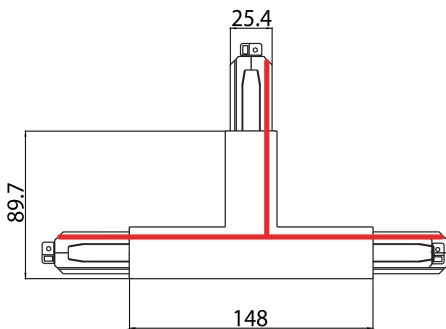

ONETRACK T-FEED CONNECTOR IN-RIGHT BLACK 9016/B 9200738

Technical drawings

Data table

GENERAL DATA

Product name	ONETRACK T-FEED CONNECTOR IN-RIGHT BLACK 9016/B
Technology	Accessory
General application	Museums & Galleries, Office
ETIM Class	EC000101
Warranty	5 years

ELECTRICAL DATA

Control gear required	No