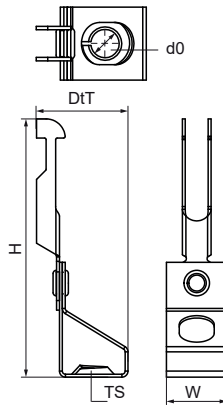

### Features & benefits

- for fixing to roofing sheets
- with threaded rod holder (rod height adjustable by screwing)
- material: spring steel (type CS70)
- surface treatment: Delta-Tone 9000 (480 hours)

Product Number	Total Height	Total Width	Total Depth
<i>Reference Letter</i>	<i>H</i>	<i>W</i>	<i>DtT</i>
<i>Unit description</i>	<i>mm</i>	<i>mm</i>	<i>mm</i>
54420800	28	80	19
54421000	28	80	19