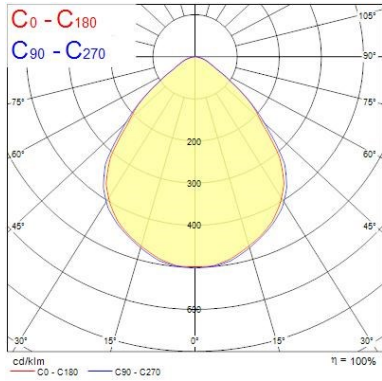

Safety data

Optimal operating condition (°C)	-20-40
----------------------------------	--------

PHOTOMETRY

OptiClip Accessories OPTICLIP LIGHT E 830 1DC WH 0044037

OptiClip Accessories OPTICLIP LIGHT E 830 1DC WH 0044037

Distance [m]	Cone diameter [m]	E [0°]	E [C90]	E [C0]	Illuminance [lx]
0.5	0.99 0.95	3035	44.7° 549	43.6° 677	
1.0	1.98 1.90	759	44.7° 137	43.6° 144	
1.5	2.97 2.86	337	44.7° 61	43.6° 54	
2.0	3.96 3.81	190	44.7° 34	43.6° 38	
2.5	4.95 4.76	121	44.7° 22	43.6° 23	
3.0	5.94 5.71	84	44.7° 15	43.6° 15	

Distance [m] Cone diameter [m] Illuminance [lx]

— C0 - C180 (Half beam angle: 87.2°)
— C90 - C270 (Half beam angle: 95.4°)