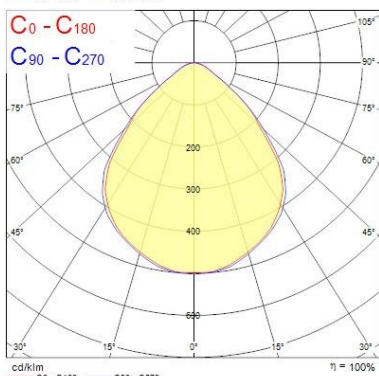

OptiClip Accessories

OPTICLIP LIGHT E 830 1DC WH
0044037

CRI (Ra)	80
Colour Variation Initial (SDCM)	SDCM5
Luminous Intensity (cd)	1010
Photobiological Risk Group	RG1

Electrical data

Total power consumption (W)	15
Primary Supply/Product voltage - min (V)	33
Electrical protection	Class III
Control gear type	LED driver constant current
Drive current - Range (mA)	200mA / 450mA
Glow Wire Test (°C)	650
Energy Efficiency Class (A->G) of contained light source	E
Nominal Frequency (Hz)	N/A

Lifetime data

Lifespan L70 B50	100000
Lifespan L70 B20	100000
Lifespan L80 B50	100000
Lifespan L80 B20	100000
Lifespan L80 B10	80000
Lifespan L90 B50	70000
Lifespan L90 B20	60000
Lifespan L90 B10	60000

Physical data

IP rating	IP20
IK rating	IK07
Nominal Product Length (mm)	490
Nominal Product Width (mm)	39
Weight (kg)	0.23

Packaging

Single packaging type	Plastic
Product EAN number	5410288440378
Packaging single width (cm)	7.0
Packaging single depth (cm)	3.0
DUN14 (outer)	15410288440375
Packaging outer length / height (cm)	57.0

Safety data

Optimal operating condition (°C)	-20-40

PHOTOMETRY

OptiClip Accessories OPTICLIP LIGHT E 830 1DC WH 0044037