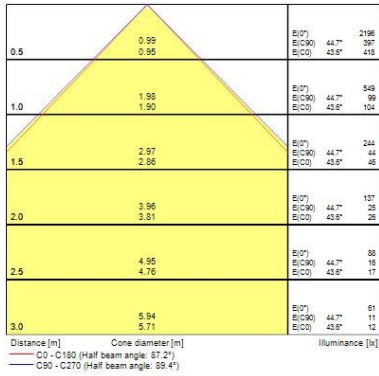

OptiClip Accessories

OPTICLIP LIGHT E 830 1DC WH
0044037

CRI (Ra)	80
Colour Variation Initial (SDCM)	SDCM5
Luminous Intensity (cd)	1010
Photobiological Risk Group	RG1

Electrical data

Total power consumption (W)	15
Primary Supply/Product voltage - min (V)	33
Electrical protection	Class III
Control gear type	LED driver constant current
Drive current - Range (mA)	200mA / 450mA
Glow Wire Test (°C)	650
Energy Efficiency Class (A->G) of contained light source	E
Nominal Frequency (Hz)	N/A

Lifetime data

Lifespan L70 B50	100000
Lifespan L70 B20	100000
Lifespan L80 B50	100000
Lifespan L80 B20	100000
Lifespan L80 B10	80000
Lifespan L90 B50	70000
Lifespan L90 B20	60000
Lifespan L90 B10	60000

Physical data

IP rating	IP20
IK rating	IK07
Nominal Product Length (mm)	490
Nominal Product Width (mm)	39
Weight (kg)	0.23

Packaging

Single packaging type	Plastic
Product EAN number	5410288440378
Packaging single width (cm)	7.0
Packaging single depth (cm)	3.0
DUN14 (outer)	15410288440375
Packaging outer length / height (cm)	57.0

Safety data

Optimal operating condition (°C)	-20-40

PHOTOMETRY

OptiClip Accessories OPTICLIP LIGHT E 830 1DC WH 0044037