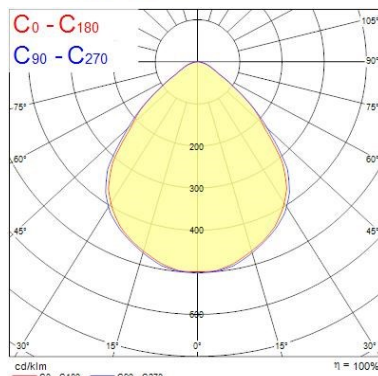

OptiClip Accessories

OPTICLIP LIGHT E 830 1DC WH
0044037

CRI (Ra)	80
Colour Variation Initial (SDCM)	SDCM5
Luminous Intensity (cd)	1010
Photobiological Risk Group	RG1

Electrical data

Total power consumption (W)	15
Primary Supply/Product voltage - min (V)	33
Electrical protection	Class III
Control gear type	LED driver constant current
Drive current - Range (mA)	200mA / 450mA
Glow Wire Test (°C)	650
Energy Efficiency Class (A->G) of contained light source	E
Nominal Frequency (Hz)	N/A

Lifetime data

Lifespan L70 B50	100000
Lifespan L70 B20	100000
Lifespan L80 B50	100000
Lifespan L80 B20	100000
Lifespan L80 B10	80000
Lifespan L90 B50	70000
Lifespan L90 B20	60000
Lifespan L90 B10	60000

Physical data

IP rating	IP20
IK rating	IK07
Nominal Product Length (mm)	490
Nominal Product Width (mm)	39
Weight (kg)	0.23

Packaging

Single packaging type	Plastic
Product EAN number	5410288440378
Packaging single width (cm)	7.0
Packaging single depth (cm)	3.0
DUN14 (outer)	15410288440375
Packaging outer length / height (cm)	57.0

Safety data

Optimal operating condition (°C)	-20-40

PHOTOMETRY

OptiClip Accessories OPTICLIP LIGHT E 830 1DC WH 0044037