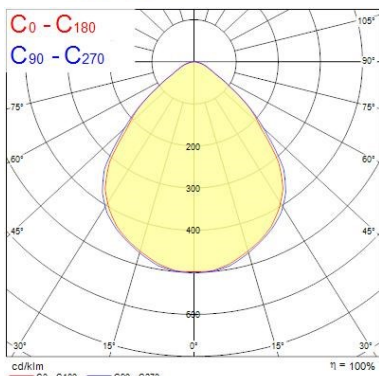

OptiClip Accessories

OPTICLIP LIGHT E 830 1DC WH
0044037

CRI (Ra)	80
Colour Variation Initial (SDCM)	SDCM5
Luminous Intensity (cd)	1010
Photobiological Risk Group	RG1

Electrical data

Total power consumption (W)	15
Primary Supply/Product voltage - min (V)	33
Electrical protection	Class III
Control gear type	LED driver constant current
Drive current - Range (mA)	200mA / 450mA
Glow Wire Test (°C)	650
Energy Efficiency Class (A->G) of contained light source	E
Nominal Frequency (Hz)	N/A

Lifetime data

Lifespan L70 B50	100000
Lifespan L70 B20	100000
Lifespan L80 B50	100000
Lifespan L80 B20	100000
Lifespan L80 B10	80000
Lifespan L90 B50	70000
Lifespan L90 B20	60000
Lifespan L90 B10	60000

Physical data

IP rating	IP20
IK rating	IK07
Nominal Product Length (mm)	490
Nominal Product Width (mm)	39
Weight (kg)	0.23

Packaging

Single packaging type	Plastic
Product EAN number	5410288440378
Packaging single width (cm)	7.0
Packaging single depth (cm)	3.0
DUN14 (outer)	15410288440375
Packaging outer length / height (cm)	57.0

Safety data

Optimal operating condition (°C)	-20-40

PHOTOMETRY

OptiClip Accessories OPTICLIP LIGHT E 830 1DC WH 0044037