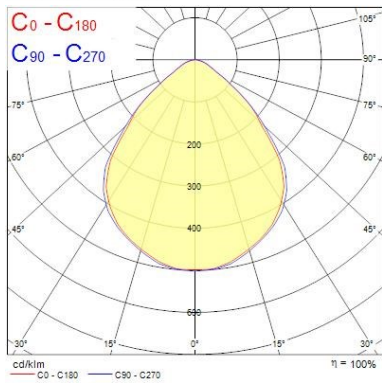

Safety data

Optimal operating condition (°C)	-20-40
----------------------------------	--------

PHOTOMETRY

OptiClip Accessories OPTICLIP LIGHT E 830 1DC WH 0044037

OptiClip Accessories OPTICLIP LIGHT E 830 1DC WH 0044037

Distance [m]	Cone diameter [m]	E [0°]	E [C90]	E [C0]	Illuminance [lx]
0.5	0.99 0.95	3035	44.7° 549	43.6° 677	
1.0	1.98 1.90	759	44.7° 137	43.6° 144	
1.5	2.97 2.86	337	44.7° 61	43.6° 54	
2.0	3.96 3.81	190	44.7° 34	43.6° 38	
2.5	4.95 4.76	121	44.7° 22	43.6° 23	
3.0	5.94 5.71	84	44.7° 15	43.6° 15	

Distance [m] Cone diameter [m] Illuminance [lx]

— C0 - C180 (Half beam angle: 87.2°)
— C90 - C270 (Half beam angle: 95.4°)