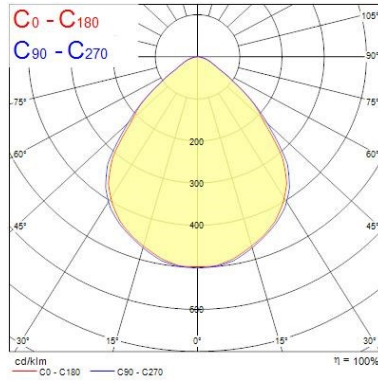

Safety data

Optimal operating condition (°C)	-20-40
----------------------------------	--------

PHOTOMETRY

OptiClip Accessories OPTICLIP LIGHT E 830 1DC WH 0044037

OptiClip Accessories OPTICLIP LIGHT E 830 1DC WH 0044037

Distance [m]	Cone diameter [m]	E [0°]	E [C90]	E [C0]	Illuminance [lx]
0.5	0.99 0.95	3035	44.7° 549	43.6° 677	
1.0	1.98 1.90	759	44.7° 137	43.6° 144	
1.5	2.97 2.86	337	44.7° 61	43.6° 54	
2.0	3.96 3.81	190	44.7° 34	43.6° 38	
2.5	4.95 4.76	121	44.7° 22	43.6° 23	
3.0	5.94 5.71	84	44.7° 15	43.6° 15	

Distance [m] Cone diameter [m] Illuminance [lx]

— C0 - C180 (Half beam angle: 87.2°)
— C90 - C270 (Half beam angle: 95.4°)