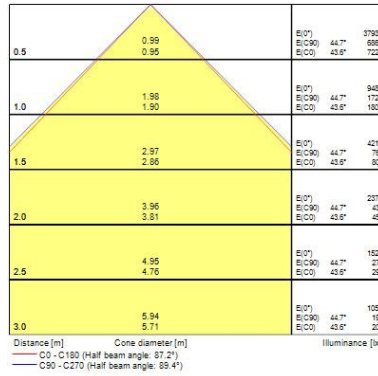

OptiClip Accessories

OPTICLIP LIGHT E 830 1DC WH
0044037

CRI (Ra)	80
Colour Variation Initial (SDCM)	SDCM5
Luminous Intensity (cd)	1010
Photobiological Risk Group	RG1

Electrical data

Total power consumption (W)	15
Primary Supply/Product voltage - min (V)	33
Electrical protection	Class III
Control gear type	LED driver constant current
Drive current - Range (mA)	200mA / 450mA
Glow Wire Test (°C)	650
Energy Efficiency Class (A->G) of contained light source	E
Nominal Frequency (Hz)	N/A

Lifetime data

Lifespan L70 B50	100000
Lifespan L70 B20	100000
Lifespan L80 B50	100000
Lifespan L80 B20	100000
Lifespan L80 B10	80000
Lifespan L90 B50	70000
Lifespan L90 B20	60000
Lifespan L90 B10	60000

Physical data

IP rating	IP20
IK rating	IK07
Nominal Product Length (mm)	490
Nominal Product Width (mm)	39
Weight (kg)	0.23

Packaging

Single packaging type	Plastic
Product EAN number	5410288440378
Packaging single width (cm)	7.0
Packaging single depth (cm)	3.0
DUN14 (outer)	15410288440375
Packaging outer length / height (cm)	57.0

Safety data

Optimal operating condition (°C)	-20-40

PHOTOMETRY

OptiClip Accessories OPTICLIP LIGHT E 830 1DC WH 0044037