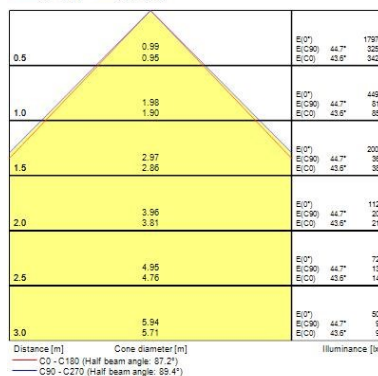

OptiClip Accessories

OPTICLIP LIGHT E 830 1DC WH
0044037

CRI (Ra)	80
Colour Variation Initial (SDCM)	SDCM5
Luminous Intensity (cd)	1010
Photobiological Risk Group	RG1

Electrical data

Total power consumption (W)	15
Primary Supply/Product voltage - min (V)	33
Electrical protection	Class III
Control gear type	LED driver constant current
Drive current - Range (mA)	200mA / 450mA
Glow Wire Test (°C)	650
Energy Efficiency Class (A->G) of contained light source	E
Nominal Frequency (Hz)	N/A

Lifetime data

Lifespan L70 B50	100000
Lifespan L70 B20	100000
Lifespan L80 B50	100000
Lifespan L80 B20	100000
Lifespan L80 B10	80000
Lifespan L90 B50	70000
Lifespan L90 B20	60000
Lifespan L90 B10	60000

Physical data

IP rating	IP20
IK rating	IK07
Nominal Product Length (mm)	490
Nominal Product Width (mm)	39
Weight (kg)	0.23

Packaging

Single packaging type	Plastic
Product EAN number	5410288440378
Packaging single width (cm)	7.0
Packaging single depth (cm)	3.0
DUN14 (outer)	15410288440375
Packaging outer length / height (cm)	57.0

Safety data

Optimal operating condition (°C)	-20-40

PHOTOMETRY

OptiClip Accessories OPTICLIP LIGHT E 830 1DC WH 0044037