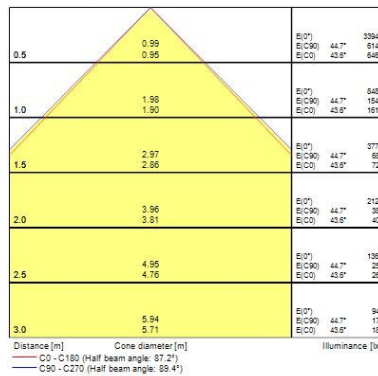

OptiClip Accessories

OPTICLIP LIGHT E 830 1DC WH
0044037

CRI (Ra)	80
Colour Variation Initial (SDCM)	SDCM5
Luminous Intensity (cd)	1010
Photobiological Risk Group	RG1

Electrical data

Total power consumption (W)	15
Primary Supply/Product voltage - min (V)	33
Electrical protection	Class III
Control gear type	LED driver constant current
Drive current - Range (mA)	200mA / 450mA
Glow Wire Test (°C)	650
Energy Efficiency Class (A->G) of contained light source	E
Nominal Frequency (Hz)	N/A

Lifetime data

Lifespan L70 B50	100000
Lifespan L70 B20	100000
Lifespan L80 B50	100000
Lifespan L80 B20	100000
Lifespan L80 B10	80000
Lifespan L90 B50	70000
Lifespan L90 B20	60000
Lifespan L90 B10	60000

Physical data

IP rating	IP20
IK rating	IK07
Nominal Product Length (mm)	490
Nominal Product Width (mm)	39
Weight (kg)	0.23

Packaging

Single packaging type	Plastic
Product EAN number	5410288440378
Packaging single width (cm)	7.0
Packaging single depth (cm)	3.0
DUN14 (outer)	15410288440375
Packaging outer length / height (cm)	57.0

Safety data

Optimal operating condition (°C)	-20-40

PHOTOMETRY

OptiClip Accessories OPTICLIP LIGHT E 830 1DC WH 0044037