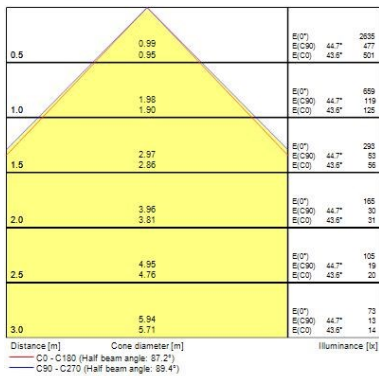

OptiClip Accessories

OPTICLIP LIGHT E 830 1DC WH
0044037

CRI (Ra)	80
Colour Variation Initial (SDCM)	SDCM5
Luminous Intensity (cd)	1010
Photobiological Risk Group	RG1

Electrical data

Total power consumption (W)	15
Primary Supply/Product voltage - min (V)	33
Electrical protection	Class III
Control gear type	LED driver constant current
Drive current - Range (mA)	200mA / 450mA
Glow Wire Test (°C)	650
Energy Efficiency Class (A->G) of contained light source	E
Nominal Frequency (Hz)	N/A

Lifetime data

Lifespan L70 B50	100000
Lifespan L70 B20	100000
Lifespan L80 B50	100000
Lifespan L80 B20	100000
Lifespan L80 B10	80000
Lifespan L90 B50	70000
Lifespan L90 B20	60000
Lifespan L90 B10	60000

Physical data

IP rating	IP20
IK rating	IK07
Nominal Product Length (mm)	490
Nominal Product Width (mm)	39
Weight (kg)	0.23

Packaging

Single packaging type	Plastic
Product EAN number	5410288440378
Packaging single width (cm)	7.0
Packaging single depth (cm)	3.0
DUN14 (outer)	15410288440375
Packaging outer length / height (cm)	57.0

Safety data

Optimal operating condition (°C)	-20-40

PHOTOMETRY

OptiClip Accessories OPTICLIP LIGHT E 830 1DC WH 0044037