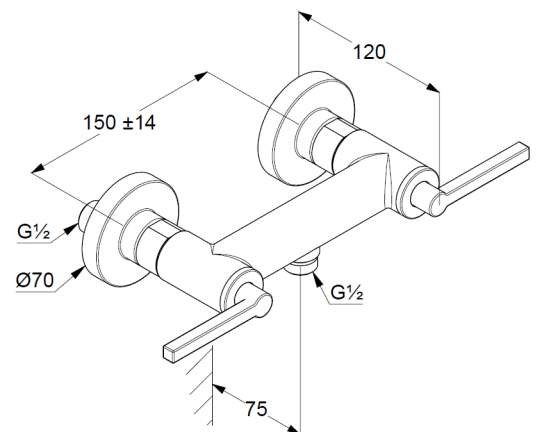

wing handle, metal

protected against back flow

shower outlet G1/2

ceramic headparts 90° (right/left)

flow rate at 3 bar 21 l/min.

S-unions G1/2 x G3/4

Produktabbildung/ Product picture

Maßzeichnung/ Dimensional drawing