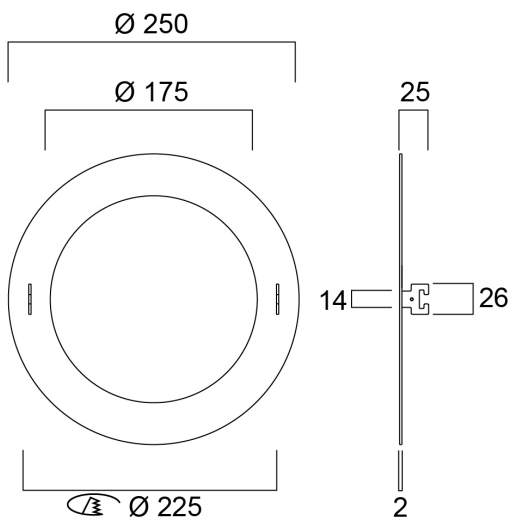

# Adapting Ring RAL9010 175/225/250

Item No: 0030462

**SYLVANIA**

**PRO**

Adapting ring is suitable for the fixture of 175mm cut out. When put together, it can be used in a new cut out of 225mm. Outer ring of 250mm dia. RAL9010.

### Dimensions (mm)

# Adapting Ring RAL9010 175/225/250

Item No: 0030462

**SYLVANIA**

## Packaging

Product EAN number	5410288304625
Packaging single length / height (cm)	26.0
Packaging single width (cm)	4.5
Packaging single depth (cm)	26.0
DUN14 (inner)	15410288304622
Units per outer package	20
Packaging outer length / height (cm)	53.5
Packaging outer width (cm)	24.5
Packaging outer depth (cm)	53.5