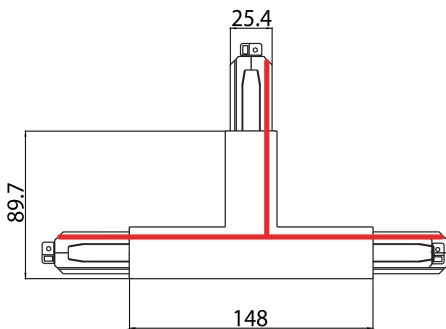

ONETRACK T-FEED CONNECTOR IN-RIGHT WHITE 9016/W 9200737

Features

- OneTrack accessory, T-feed connector in-right, polarity ridge is in the inner side. Polycarbonate body, copper alloy contacts. Cover for recessed version supplied separately. White. Please check the polarity diagram on selling sheet.

ONETRACK T-FEED CONNECTOR IN-RIGHT WHITE 9016/W 9200737

Technical drawings

Data table

GENERAL DATA

Product name	ONETRACK T-FEED CONNECTOR IN-RIGHT WHITE 9016/W
Technology	Accessory
General application	Museums & Galleries, Office
ETIM Class	EC000101
Warranty	5 years

ELECTRICAL DATA

Control gear required	No
-----------------------	----

ONETRACK T-FEED CONNECTOR IN-RIGHT WHITE 9016/W 9200737

PHYSICAL DATA

Housing colour	White
Nominal Product Length (mm)	148
Nominal Product Width (mm)	25.4
Nominal Product Height (mm)	89.7
Weight (kg)	0.29

PACKAGING

Single packaging type	Plastic
Packaging single length / height (cm)	30.0
Packaging single width (cm)	16.7
Packaging single depth (cm)	0.32
Units per outer package	1
Packaging outer length / height (cm)	30.0
Packaging outer width (cm)	16.7
Packaging outer depth (cm)	0.32