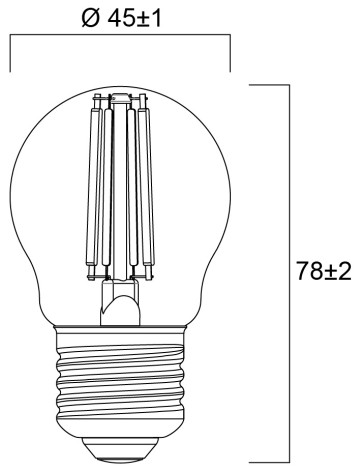

Product Overview

Product name	ToLEDo RT Ball V5 ST 806LM 827 E27 SL
Technology	LED
Watt (Rated) (W)	6
Cap/Base	E27
Fixture rating	Open
E-number FI	4740956
Colour temperature (K)	2700
CRI (Ra)	80
Colour Variation Initial (SDCM)	6
Photobiological Risk Group	RG1
Wattage (W)	6
Product EAN number	5410288295398
Warranty	3 years

Technical drawings

Data table

GENERAL DATA

Product name	ToLEDo RT Ball V5 ST 806LM 827 E27 SL
Technology	LED
Watt (Rated) (W)	6
Cap/Base	E27
Fixture rating	Open
Operating temperature range (°C)	-20°C...+40°C
Performance ambient temperature Tq (°C)	25
E-number FI	4740956
Warranty	3 years

LIFETIME DATA

Lifespan L70 B50	15000
Average life (Rated) (h)	15000

PHYSICAL DATA

Nominal Product Length (mm)	78
Nominal Product Diameter (mm)	45
Weight (kg)	0.014

PACKAGING

Single packaging type	Carton
Product EAN number	5410288295398
Packaging single width (cm)	5.0
Packaging single depth (cm)	9.5
DUN14 (outer)	15410288295395

SYLVANIA

ToLEDo RT Ball V5 ST 806LM 827 E27 SL
0029539

Packaging outer length / height (cm)	15.8
--------------------------------------	------

SAFETY DATA

Optimal operating condition (°C)	-20-40
Breakage cleaning instructions	Not applicable
Special purpose lamp	No
Dry applications use only	No
Suitable for household illumination	No
Safety message	Not Suitable for totally enclosed fixtures