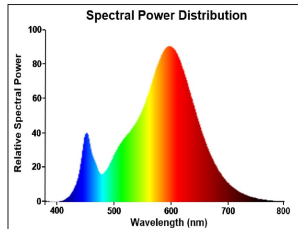

ToLEDo Retro Ball Satin

ToLEDo RT Ball V5 ST 806LM 827 E27 SL
0029539