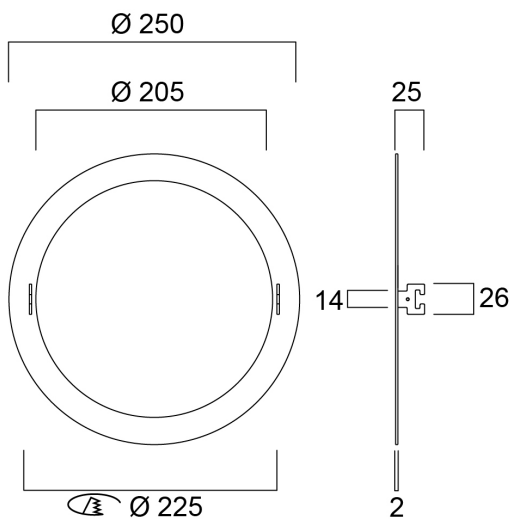

Adapting Ring RAL9010 205/225/250

Item No: 0030463

SYLVANIA

PRO

Adapting ring is suitable for the fixture of 205mm cut out. When put together, it can be used in a new cut out of 225mm. Outer ring of 250mm dia. RAL9010.

Technical Assets

Dimensions (mm)

Photometrics

Adapting Ring RAL9010 205/225/250

Item No: 0030463

SYLVANIA

General data

Product name	Adapting Ring RAL9010 205/225/250
Technology	Accessory
Type of accessory	Other
Mount	Ceiling recessed mounting
General application	Education, Hospitality, Office, Retail
ETIM Class	EC002557
E-number FI	4278414
Warranty	3 years

Packaging

Product EAN number	5410288304632
Packaging single length / height (cm)	26.0
Packaging single width (cm)	4.5
Packaging single depth (cm)	26.0
DUN14 (inner)	15410288304639
Units per outer package	20
Packaging outer length / height (cm)	53.5
Packaging outer width (cm)	24.5
Packaging outer depth (cm)	53.5

Physical data

Housing colour	RAL 9010 - Pure white
IP rating	IP20
IK rating	IK02
Weight (kg)	0.274